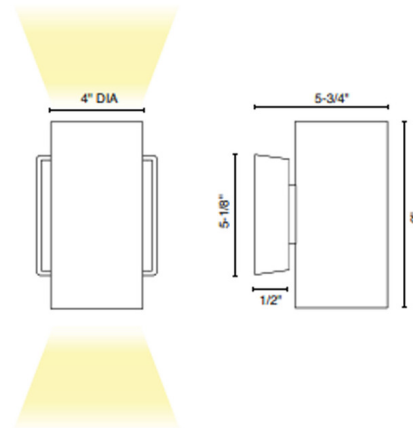

Shown in silver