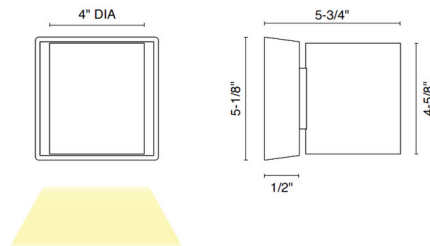

Description

The Outdoor Cylinder 4 inch LED Wall Sconce is made of extruded aluminum. Its classic cylindrical design allows for a modern look with a warm glow illuminating the wall. It can be mounted either up or down. Outdoor Cylinder includes an onboard driver. 5 inch canopy is easily surface mounted to cover a standard junction box. It is offered in anthracite or silver finish.

Shown in anthracite

Specifications

| | |
|-----------------------|--------------------------|
| COLOR | N/A |
| BODY FINISH | Anthracite |
| WATTAGE | 10W |
| DIMMER | 0-10V |
| DIMENSIONS | 4"W x 4.63"H x 5.75"D |
| INTEGRATED LED MODULE | 1 x LED/10W/120-277V LED |