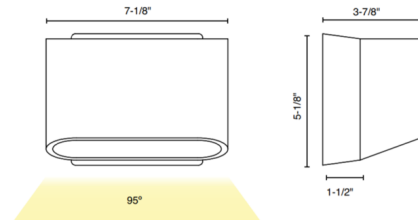

Specifications

COLOR	N/A
BODY FINISH	Anthracite
WATTAGE	9.6W
DIMMER	Not Dimmable
DIMENSIONS	7.13"W x 5.13"H x 3.88"D
INTEGRATED LED MODULE	1 x LED/9.6W/120-277V LED

Technical Information

LAMP LIFE	50000 hours
COLOR RENDERING	90 CRI
LAMP COLOR	3000K
LUMENS/WATT	64.38
LUMINOUS FLUX	618 lumens

CLICK TO VIEW PRODUCT

Notes: