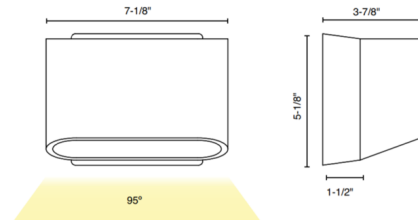

### Description

The Eclipse Up or Down Outdoor Wall Sconce is made of extruded aluminum with an Anthracite interior and exterior finish. Its contemporary organic design allows for a modern look with a warm glow illuminating up or down the wall. Damp location rated when used as an uplight. Wet location rated when used as a downlight. Includes non-dimmable LED driver. 5 inch backplate is easily surface mounted to cover a standard junction box.

### Specifications

COLOR	N/A
BODY FINISH	Anthracite
WATTAGE	9.6W
DIMMER	Not Dimmable
DIMENSIONS	7.13"W x 5.13"H x 3.88"D
INTEGRATED LED MODULE	1 x LED/9.6W/120-277V LED