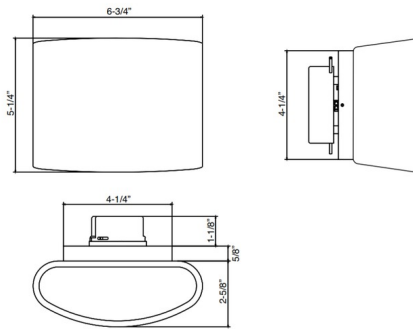

Shown in aluminum

Specifications

COLOR	N/A
BODY FINISH	Aluminum
WATTAGE	9.2W
DIMMER	Low Voltage Electronic
DIMENSIONS	6.8"W x 5.3"H x 2.6"D
INTEGRATED LED MODULE	1 x LED/9.2W/120-277V LED
COUNTRY OF ORIGIN	China