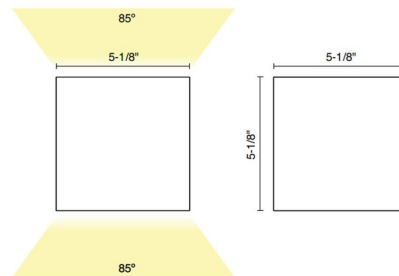

Description

The QB Up and Down Outdoor Wall Sconce's contemporary cube design allows for a modern look with a warm glow illuminating the wall both up and down from an indirect light source with 85 degree distribution (150 lumens up/150 lumens down). The QB includes an on board 120-277V non-dimmable driver. It is easily surface mounted to cover a standard junction box.

Shown in silver

Specifications

COLOR	N/A
BODY FINISH	Silver
WATTAGE	9.6W
DIMMER	Not Dimmable
DIMENSIONS	5.125"W x 5.125"H x 5.125"D
INTEGRATED LED MODULE	1 x LED/9.6W/120-277V LED

Technical Information

LAMP LIFE	39000 hours
COLOR RENDERING	80 CRI
LAMP COLOR	3000K
LUMENS/WATT	31.25
LUMINOUS FLUX	300 lumens