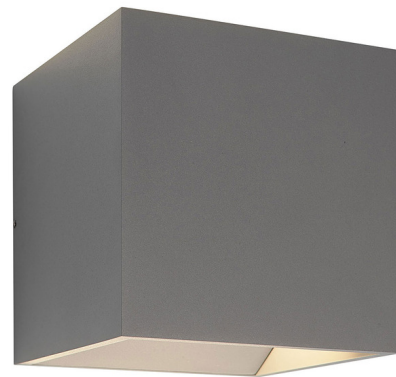

Lightology

lightology.com
866-954-4489
07-10-26

Project: _____

Company: _____

Location: _____ Fixture Type: _____

SPEC #: **BRC831323**

Approved On: _____ Approved By: _____

QB Up and Down Outdoor Wall Sconce By Bruck

Description

The QB Up and Down Outdoor Wall Sconce's contemporary cube design allows for a modern look with a warm glow illuminating the wall both up and down from an indirect light source with 85 degree distribution (150 lumens up/150 lumens down). The QB includes an on board 120-277V non-dimmable driver. It is easily surface mounted to cover a standard junction box.

Shown in silver

Specifications

COLOR	N/A
BODY FINISH	Silver
WATTAGE	9.6W
DIMMER	Not Dimmable
DIMENSIONS	5.125"W x 5.125"H x 5.125"D
INTEGRATED LED MODULE	1 x LED/9.6W/120-277V LED

Technical Information

LAMP LIFE	39000 hours
COLOR RENDERING	80 CRI
LAMP COLOR	3000K
LUMENS/WATT	31.25
LUMINOUS FLUX	300 lumens