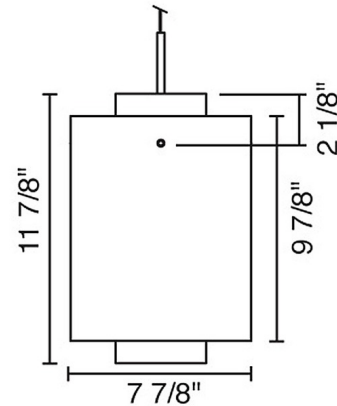

The Rome Pendant offers a sleek look that will tie into a number of interiors, featuring a dual shade silhouette with an inner Matte White tall cylindrical shade paired with an outer slightly shorter cylindrical glass shade.

Shown in matte chrome / blue

Specifications

COLOR Blue
BODY FINISH Matte Chrome
WATTAGE 100W
DIMMER Standard 120V
DIMENSIONS 7.88"W x 11.88"H
BULB NOT INCLUDED 1 x A19/Medium (E26)/100W/120V Incandescent
COUNTRY OF ORIGIN United States

Technical Information

PRODUCT DIMENSIONS Adjustable Cable Length: 120"

CLICK TO VIEW PRODUCT

Notes: