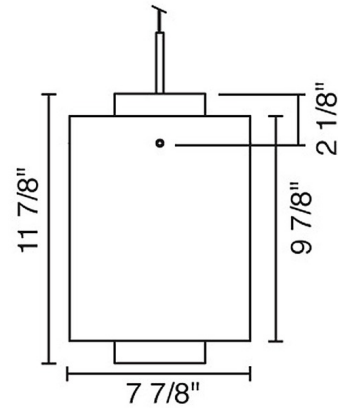

The Rome Pendant offers a sleek look that will tie into a number of interiors, featuring a dual shade silhouette with an inner Matte White tall cylindrical shade paired with an outer slightly shorter cylindrical glass shade.

Shown in matte chrome / blue

Specifications

COLOR Blue
BODY FINISH Matte Chrome
WATTAGE 100W
DIMMER Standard 120V
DIMENSIONS 7.88"W x 11.88"H
BULB NOT INCLUDED 1 x A19/Medium (E26)/100W/120V Incandescent
COUNTRY OF ORIGIN United States

Technical Information

PRODUCT DIMENSIONS Adjustable Cable Length: 120"

CLICK TO VIEW PRODUCT

Notes: