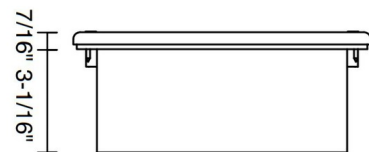

CLICK TO VIEW PRODUCT

Notes: