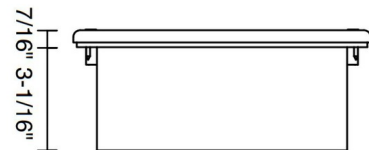

By Bruck

Description

The Step 2 Light offers a sleek look, featuring a die-cast zinc magnesium housing complete with a louver shade that runs horizontally. Available in two sizes finished in Brushed Nickel, White, or Bronze. ETL listed for wet locations ADA compliant.

Shown in brushed nickel

Specifications

COLOR	N/A
BODY FINISH	Brushed Nickel
WATTAGE	2W
DIMMER	Not Dimmable
DIMENSIONS	4.75"W x 3"H x 1.75"D
INTEGRATED LED MODULE	1 x LED/2W/120V LED
COUNTRY OF ORIGIN	China