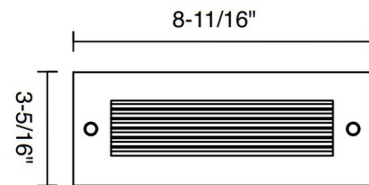

CLICK TO VIEW PRODUCT

Notes: