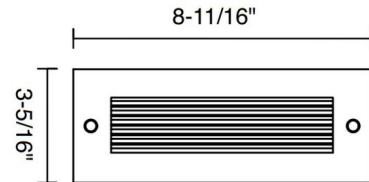

By Bruck

Description

The Step 2 Light offers a sleek look, featuring a die-cast zinc magnesium housing complete with a louver shade that runs horizontally. Available in two sizes finished in Brushed Nickel, White, or Bronze. ETL listed for wet locations ADA compliant.

Shown in brushed nickel

Specifications

COLOR	N/A
BODY FINISH	Brushed Nickel
WATTAGE	2W
DIMMER	Not Dimmable
DIMENSIONS	4.75"W x 3"H x 1.75"D
INTEGRATED LED MODULE	1 x LED/2W/120V LED
COUNTRY OF ORIGIN	China