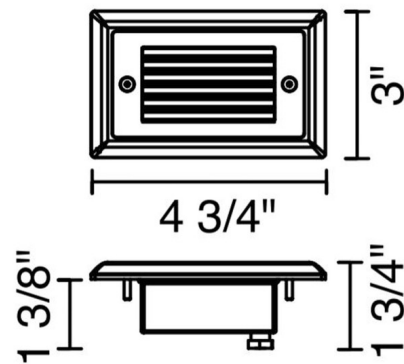

Description

The Step 2 Light offers a sleek look, featuring a die-cast zinc magnesium housing complete with a louver shade that runs horizontally with an Amber diffuser. Available finished in Brushed Nickel, Chrome, or Bronze. Built in enclosed driver. ETL listed for wet locations ADA compliant.

Shown in brushed nickel / amber

Specifications

COLOR	Amber
BODY FINISH	Brushed Nickel
WATTAGE	2W
DIMMER	Not Dimmable
DIMENSIONS	4.75"W x 3"H x 1.75"D
INTEGRATED LED MODULE	1 x LED/2W/120V LED
COUNTRY OF ORIGIN	China