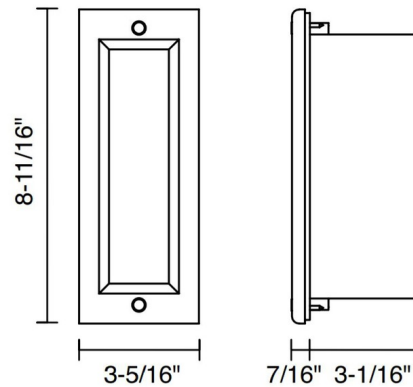

By Bruck

Description

The Step Light offers a sleek look, featuring a die-cast zinc magnesium housing complete with an Opal or Amber lens that may be mounted vertically or horizontally. Available finished in Brushed Nickel, Chrome, or Bronze. ETL listed for wet locations ADA compliant.

Shown in bronze / opal

Specifications

COLOR	Opal
BODY FINISH	Bronze
WATTAGE	2W
DIMMER	Not Dimmable
DIMENSIONS	4.75"W x 3"H x 1.75"D
INTEGRATED LED MODULE	1 x LED/2W/120V LED
COUNTRY OF ORIGIN	China

Technical Information