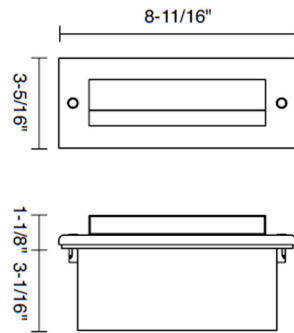

Description

The Step 2 Outdoor Step Light is an energy efficient outdoor brick step light made of a die cast zinc magnesium housing with a 3 x 1/2 inch knock out for feed through. Additional mounting screws for hanger bars are supplied for new construction. Available with a Brushed Nickel, Antique Bronze, or White finish. Wet location rated. ETL listed.

Shown in brushed nickel

Specifications

COLOR	N/A
BODY FINISH	Brushed Nickel
WATTAGE	2.6W
DIMMER	Low Voltage Electronic
DIMENSIONS	8.69"W x 3.31"H x 3.06"D
INTEGRATED LED MODULE	1 x LED/2.6W/120V LED
COUNTRY OF ORIGIN	China