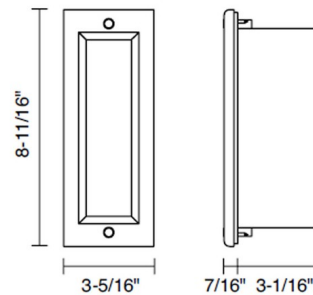

Specifications

COLOR	Opal
BODY FINISH	Antique Bronze
WATTAGE	2.6W
DIMMER	Low Voltage Electronic
DIMENSIONS	8.69"W x 3.31"H x 3.06"D
INTEGRATED LED MODULE	1 x LED/2.6W/120V LED
COUNTRY OF ORIGIN	China

Technical Information

LAMP COLOR	3200K

CLICK TO VIEW PRODUCT

Notes: