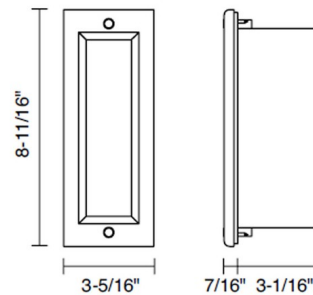

### Specifications

COLOR	Opal
BODY FINISH	Antique Bronze
WATTAGE	2.6W
DIMMER	Low Voltage Electronic
DIMENSIONS	8.69"W x 3.31"H x 3.06"D
INTEGRATED LED MODULE	1 x LED/2.6W/120V LED
COUNTRY OF ORIGIN	China