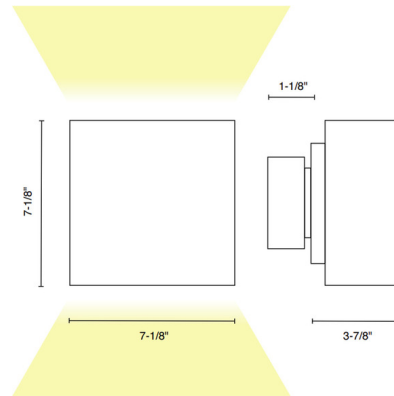

CLICK TO VIEW PRODUCT

Notes: