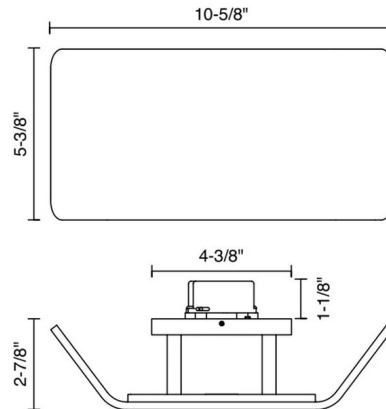

CLICK TO VIEW PRODUCT

Notes: