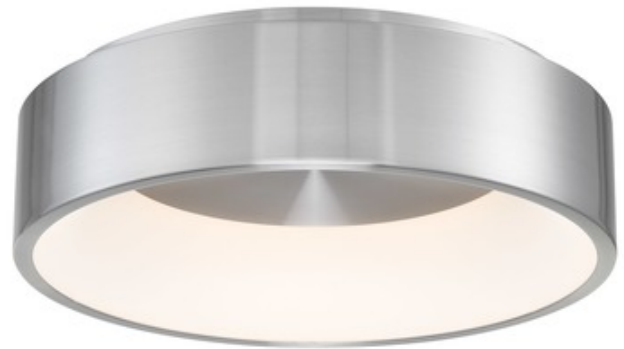

**BRAND**

WAC Lighting

**DESCRIPTION**

Corso Ceiling Flush Light features cleverly hidden LED modules and a circular Frosted diffuser floating inside a halo of spun aluminum that work together for beautiful, even illumination. Available with a Brushed Aluminum finish in two sizes. Damp location rated. Title 24 Compliant. ETL listed.

*Shown in: Brushed Aluminum / White*

<b>SHADE COLOR</b>	White
<b>BODY FINISH</b>	Brushed Aluminum
<b>WATTAGE</b>	25W
<b>DIMMER</b>	Low Voltage Electronic
<b>DIMENSIONS</b>	18.13"W x 4.94"H
<b>INTEGRATED LED MODULE</b>	
<b>LAMP</b>	1 x LED/25W/120-277V LED

*Technical Information*

<b>LUMINOUS FLUX</b>	721 lumens
<b>LUMENS/WATT</b>	28.84
<b>LAMP COLOR</b>	3000K
<b>COLOR RENDERING</b>	90 CRI

**SPEC #** WAC831526

COMPANY	PROJECT	FIXTURE TYPE	APPROVED BY	DATE