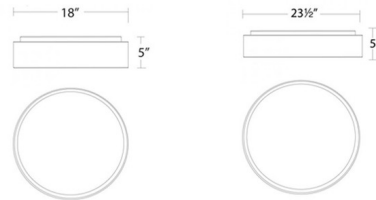

### Description

Corso Ceiling Flush Light features cleverly hidden LED modules and a circular Frosted diffuser floating inside a halo of spun aluminum that work together for beautiful, even illumination. Available with a Brushed Aluminum finish in two sizes. Damp location rated. Title 24 Compliant. ETL listed.

### Specifications

COLOR	White
BODY FINISH	Brushed Aluminum
WATTAGE	25W
DIMMER	Low Voltage Electronic
DIMENSIONS	18.13"W x 4.94"H
INTEGRATED LED MODULE	1 x LED/25W/120-277V LED
COUNTRY OF ORIGIN	China