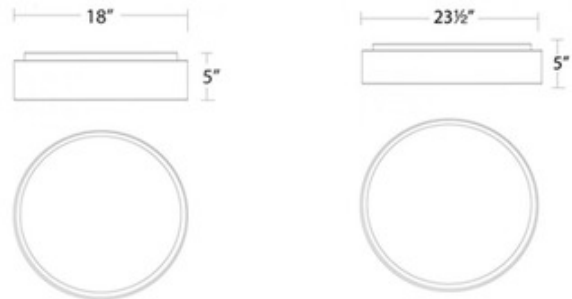

**BRAND**

WAC Lighting

**DESCRIPTION**

Corso Ceiling Flush Light features cleverly hidden LED modules and a circular Frosted diffuser floating inside a halo of spun aluminum that work together for beautiful, even illumination. Available with a Brushed Aluminum finish in two sizes. Damp location rated. Title 24 Compliant. ETL listed.

*Shown in: Brushed Aluminum / White*

<b>SHADE COLOR</b>	White
<b>BODY FINISH</b>	Brushed Aluminum
<b>WATTAGE</b>	25W
<b>DIMMER</b>	Low Voltage Electronic
<b>DIMENSIONS</b>	18.13"W x 4.94"H
<b>INTEGRATED LED MODULE</b>	
<b>LAMP</b>	1 x LED/25W/120-277V LED

*Technical Information*

<b>LUMINOUS FLUX</b>	721 lumens
<b>LUMENS/WATT</b>	28.84
<b>LAMP COLOR</b>	3000K
<b>COLOR RENDERING</b>	90 CRI

**SPEC #** WAC831526

COMPANY	PROJECT	FIXTURE TYPE	APPROVED BY	DATE