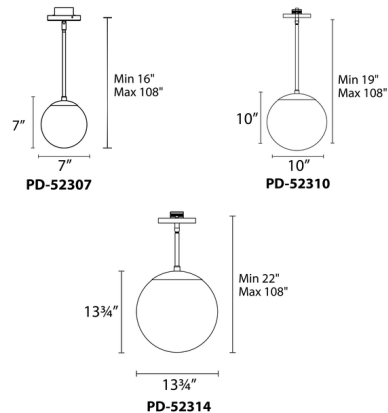

By WAC Lighting

Description

Niveous Pendant is a spherical masterpiece, perfect in any room of your home. Features mouth blown White etched triplex glass with multiple LEDs to achieve an evenly lit globe. Includes 120-277V driver (2.95 inch x 1.88 inch x 1.14 inch) located in junction box. Slope ceiling adaptable. Hang straight swivel up to 90 degrees. Electronic low voltage (ELV) dimming 100-10% at 120V0-10V dimming 100-5% at 120-277V. Note: Not all options are available.

Specifications

COLOR White
 BODY FINISH Aged Brass
 WATTAGE 10W
 DIMMER Low Voltage Electronic
 DIMENSIONS 7"W x 7.69"H
 INTEGRATED LED MODULE 1 x LED/10W/120-277V LED
 COUNTRY OF ORIGIN China

Technical Information

PRODUCT DIMENSIONS Downrod Lengths Included: (1) 6" and (3) 12"
 LAMP LIFE 70000 hours
 COLOR RENDERING 90 CRI
 LAMP COLOR 3000K
 LUMENS/WATT 58.80
 LUMINOUS FLUX 588 lumens

Shown in aged brass / white