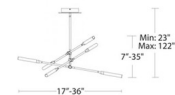

Lightology

lightology.com
866-954-4489
04-25-26

Project: _____

Company: _____

Location: _____ Fixture Type: _____

SPEC #: **WAC831616**

Approved On: _____ Approved By: _____

Houdini Pendant By WAC Lighting

Description

Houdini Pendant reminds you of the magicians in days gone by. Wands of cutting edge light technology are movable to create the perfect look for your space. Available in Black with Aged Brass details. Available with six, or twelve lights - two lights per wand. Includes 9 feet of cable, one 6 inch, and three 12 inch rods to customize length. Integral swivel for sloped ceilings. Title 24 compliant. JA8-2016. Damp location rated. ETL listed.

Specifications

COLOR . . . . . White
BODY FINISH . . . . . Black
WATTAGE 30.5W
DIMMER . . . . . Low Voltage Electronic
DIMENSIONS . . . . . 125"L x 55.31"W x 20.31"H x 46.69"D
INTEGRATED LED MODULE . . . . . 6 x LED/5.09W/120-277V LED
COUNTRY OF ORIGIN . . . . . China

Technical Information

LAMP LIFE . . . . . 40000 hours
COLOR RENDERING . . . . . 90 CRI
LAMP COLOR 3000K
LUMENS/WATT 83.89
LUMINOUS FLUX . . . . . 427 lumens

Notes:

Shown in black / white

CLICK TO VIEW PRODUCT