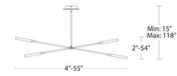

Lightology

lightology.com
866-954-4489
04-25-26

Project: _____

Company: _____

Location: _____ Fixture Type: _____

SPEC #: **WAC831616**

Approved On: _____ Approved By: _____

Houdini Pendant By WAC Lighting

Description

Houdini Pendant reminds you of the magicians in days gone by. Wands of cutting edge light technology are movable to create the perfect look for your space. Available in Black with Aged Brass details. Available with six, or twelve lights - two lights per wand. Includes 9 feet of cable, one 6 inch, and three 12 inch rods to customize length. Integral swivel for sloped ceilings. Title 24 compliant. JA8-2016. Damp location rated. ETL listed.

Specifications

COLOR . . . . . White
BODY FINISH . . . . . Black
WATTAGE 30.5W
DIMMER . . . . . Low Voltage Electronic
DIMENSIONS . . . . . 125"L x 55.31"W x 20.31"H x 46.69"D
INTEGRATED LED MODULE . . . . . 6 x LED/5.09W/120-277V LED
COUNTRY OF ORIGIN . . . . . China

Technical Information

LAMP LIFE . . . . . 40000 hours
COLOR RENDERING . . . . . 90 CRI
LAMP COLOR 3000K
LUMENS/WATT 83.89
LUMINOUS FLUX . . . . . 427 lumens

Notes:

Shown in black / white

CLICK TO VIEW PRODUCT