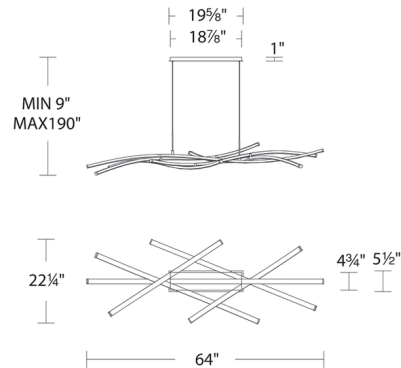

Shown in chrome / white