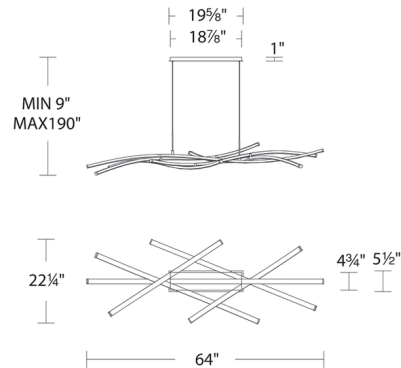

### Description

Wavy strips of light intersect to form the striking Divergence Linear Chandelier. This eye-catching piece is made of extruded aluminum bars fitted with composite diffusers and hangs on sleek electrified cables. Use it to transform your space into a chic setting, whether suspended in a dining area or over a kitchen island. This fixture has a universal driver and can be dimmed with a TRIAC, ELV or 0-10V dimmer, sold separately.

### Specifications

COLOR	White
BODY FINISH	Chrome
WATTAGE	82W
DIMMER	Low Voltage Electronic
DIMENSIONS	64"L x 22.25"W x 6.75"H
INTEGRATED LED MODULE	1 x LED/82W/120-277V LED
COUNTRY OF ORIGIN	China

### Technical Information

LAMP LIFE	50000 hours
COLOR RENDERING	90 CRI
LAMP COLOR	3000K
LUMENS/WATT	52.35
LUMINOUS FLUX	4293 lumens

Shown in chrome / white

CLICK TO VIEW PRODUCT

Notes: