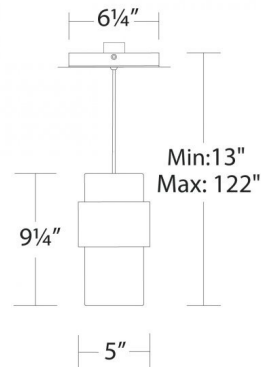

Description

The Banded Mini Pendant brings a sophisticated touch to any room of your home. An etched opal glass cylinder is surrounded by a band with matching canopy. Up and down illumination. Includes 9 feet of cable to customize length. Can be mounted on sloped ceilings.

Specifications

COLOR Etched Opal
BODY FINISH Brushed Nickel
WATTAGE 20W
DIMMER Low Voltage Electronic
DIMENSIONS 5"W x 9.25"H
INTEGRATED LED MODULE 1 x LED/20W/120-277V LED
COUNTRY OF ORIGIN China

Technical Information

LAMP LIFE 60000 hours
COLOR RENDERING 90 CRI
LAMP COLOR 3000K
LUMENS/WATT 50.85
LUMINOUS FLUX 1017 lumens

Shown in brushed nickel / etched opal

PD-68909

CLICK TO VIEW PRODUCT

Notes: