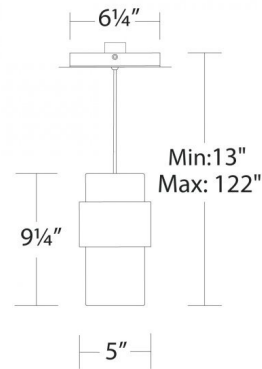

Description

The Banded Mini Pendant brings a sophisticated touch to any room of your home. An etched opal glass cylinder is surrounded by a band with matching canopy. Up and down illumination. Includes 9 feet of cable to customize length. Can be mounted on sloped ceilings.

Specifications

COLOR Etched Opal
BODY FINISH Brushed Nickel
WATTAGE 20W
DIMMER Low Voltage Electronic
DIMENSIONS 5"W x 9.25"H
INTEGRATED LED MODULE 1 x LED/20W/120-277V LED
COUNTRY OF ORIGIN China

Technical Information

LAMP LIFE 60000 hours
COLOR RENDERING 90 CRI
LAMP COLOR 3000K
LUMENS/WATT 50.85
LUMINOUS FLUX 1017 lumens

Shown in brushed nickel / etched opal

PD-68909

CLICK TO VIEW PRODUCT

Notes: