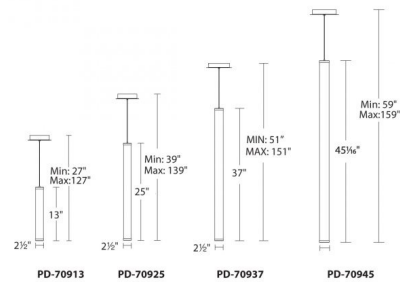

Specifications

COLOR	White
BODY FINISH	Black
WATTAGE	11W
DIMMER	Low Voltage Electronic
DIMENSIONS	2.44"W x 13.06"H
INTEGRATED LED MODULE	1 x LED/11W/120-277V LED
COUNTRY OF ORIGIN	China

Technical Information

PRODUCT DIMENSIONS	Cable Length: 117"
LAMP LIFE	50000 hours
COLOR RENDERING	90 CRI
LAMP COLOR	3000K
LUMENS/WATT	67.73
LUMINOUS FLUX	745 lumens

Notes:

Shown in black / white

CLICK TO VIEW PRODUCT