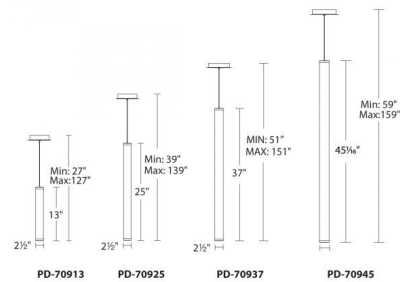

### Specifications

COLOR	White
BODY FINISH	Black
WATTAGE	11W
DIMMER	Low Voltage Electronic
DIMENSIONS	2.44"W x 13.06"H
INTEGRATED LED MODULE	1 x LED/11W/120-277V LED
COUNTRY OF ORIGIN	China

### Technical Information

PRODUCT DIMENSIONS	Cable Length: 117"
LAMP LIFE	50000 hours
COLOR RENDERING	90 CRI
LAMP COLOR	3000K
LUMENS/WATT	67.73
LUMINOUS FLUX	745 lumens

Notes:

Shown in black / white

CLICK TO VIEW PRODUCT