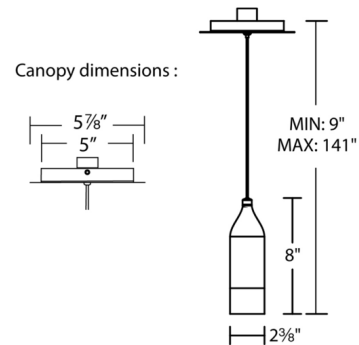

Lightology

lightology.com
866-954-4489
05-16-26

Project: _____

Company: _____

Location: _____ Fixture Type: _____

SPEC #: **WAC831644**

Approved On: _____ Approved By: _____

Action Mini Pendant

By WAC Lighting

Description

The Action Mini Pendant brings a futuristic look to any room of your home, with sleek liquid metal surrounding a drop of white. Available in a Black, Aged Brass, or Chrome finish retro style spun metal housing with a die-cast etched acrylic diffuser. Integrated LED module with driver concealed inside canopy. Can be mounted on a sloped ceiling. ETL listed. Damp location rated. Dimmable with an electronic low voltage (ELV) dimmer, sold separately.

Specifications

COLOR . . . . . White
BODY FINISH . . . . . Black
WATTAGE 8W
DIMMER . . . . . Low Voltage Electronic
DIMENSIONS . . . . . 2.38"W x 8"H
INTEGRATED LED MODULE . . . . . 1 x LED/8W/120-277V LED
COUNTRY OF ORIGIN . . . . . China

Technical Information

PRODUCT DIMENSIONS . . . . . Overall Height: 9" min / 141" max
LAMP LIFE . . . . . 50000 hours
COLOR RENDERING . . . . . 90 CRI
LAMP COLOR 3000K
LUMENS/WATT 71.63
LUMINOUS FLUX . . . . . 573 lumens

Shown in black / white

CLICK TO VIEW PRODUCT

Notes: