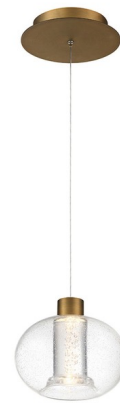

Lightology

lightology.com
866-954-4489
07-08-26

Project: _____

Company: _____

Location: _____ Fixture Type: _____

SPEC #: **WAC831650**

Approved On: _____ Approved By: _____

Crater Mini Pendant By WAC Lighting

Description

Crater Mini Pendant brings a modern vibe to a classic piece, perfect in any room of your home. Clear bubbled acrylic is complimented by an Aged Brass finish. Includes 118 inch cable to customize length through a push pin locking canopy. Damp location rated. ETL listed.

Specifications

COLOR Clear
BODY FINISH Aged Brass
WATTAGE 5.8W
DIMMER Low Voltage Electronic
DIMENSIONS 120"L x 8.25"W x 6.75"H
INTEGRATED LED MODULE 1x LED/5.8W/120-277V LED
COUNTRY OF ORIGIN China

Technical Information

LAMP LIFE 50000 hours
COLOR RENDERING 90 CRI
LAMP COLOR 3500K
LUMENS/WATT 54.31
LUMINOUS FLUX 315 lumens

Shown in aged brass / clear

PD-98908

CLICK TO VIEW PRODUCT

Notes: