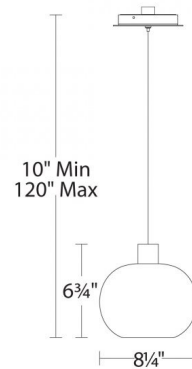

### Description

Crater Mini Pendant brings a modern vibe to a classic piece, perfect in any room of your home. Clear bubbled acrylic is complimented by an Aged Brass finish. Includes 118 inch cable to customize length through a push pin locking canopy. Damp location rated. ETL listed.

### Specifications

COLOR	Clear
BODY FINISH	Aged Brass
WATTAGE	5.8W
DIMMER	Low Voltage Electronic
DIMENSIONS	120"L x 8.25"W x 6.75"H
INTEGRATED LED MODULE	1 x LED/5.8W/120-277V LED
COUNTRY OF ORIGIN	China

### Technical Information

LAMP LIFE	50000 hours
COLOR RENDERING	90 CRI
LAMP COLOR	3500K
LUMENS/WATT	54.31
LUMINOUS FLUX	315 lumens

Shown in aged brass / clear

PD-98908

CLICK TO VIEW PRODUCT

Notes: