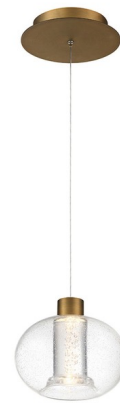

## Crater Mini Pendant By WAC Lighting

### Description

Crater Mini Pendant brings a modern vibe to a classic piece, perfect in any room of your home. Clear bubbled acrylic is complimented by an Aged Brass finish. Includes 118 inch cable to customize length through a push pin locking canopy. Damp location rated. ETL listed.

### Specifications

COLOR	Clear
BODY FINISH	Aged Brass
WATTAGE	5.8W
DIMMER	Low Voltage Electronic
DIMENSIONS	120"L x 8.25"W x 6.75"H
INTEGRATED LED MODULE	1 x LED/5.8W/120-277V LED
COUNTRY OF ORIGIN	China

### Technical Information

LAMP LIFE	50000 hours
COLOR RENDERING	90 CRI
LAMP COLOR	3500K
LUMENS/WATT	54.31
LUMINOUS FLUX	315 lumens

Shown in aged brass / clear

PD-98908

CLICK TO VIEW PRODUCT

Notes: