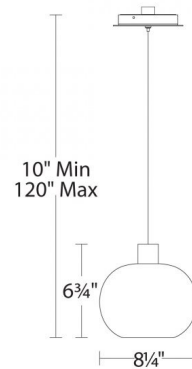

Description

Crater Mini Pendant brings a modern vibe to a classic piece, perfect in any room of your home. Clear bubbled acrylic is complimented by an Aged Brass finish. Includes 118 inch cable to customize length through a push pin locking canopy. Damp location rated. ETL listed.

Specifications

COLOR Clear
BODY FINISH Aged Brass
WATTAGE 5.8W
DIMMER Low Voltage Electronic
DIMENSIONS 120"L x 8.25"W x 6.75"H
INTEGRATED LED MODULE 1x LED/5.8W/120-277V LED
COUNTRY OF ORIGIN China

Technical Information

LAMP LIFE 50000 hours
COLOR RENDERING 90 CRI
LAMP COLOR 3500K
LUMENS/WATT 54.31
LUMINOUS FLUX 315 lumens

Shown in aged brass / clear

PD-98908

CLICK TO VIEW PRODUCT

Notes: