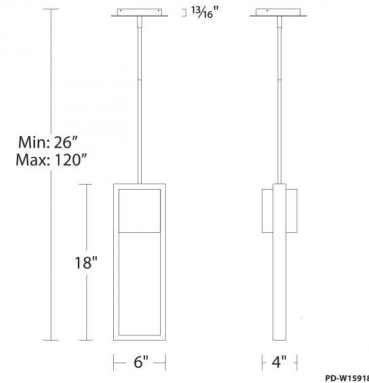

Description

Archetype Outdoor Dark Sky Pendant brings an artful design that adds a distinctive, sophisticated look to any exterior space. Features Etched glass with a Black finish. Dark Sky Ordinance was developed as outdoor lighting standards that reduce glare, light trespass, and sky glow. Comes with one 6 inch and three 12 inch rods and 7.8 feet of cable to customize length. Title 24 compliant. JA8-2016 compliant. Dark Sky. Wet location rated. ETL listed.

Specifications

| | |
|-----------------------|--------------------------|
| COLOR | White |
| BODY FINISH | Black |
| WATTAGE | 10W |
| DIMMER | Low Voltage Electronic |
| DIMENSIONS | 120"L x 6"W x 18"H x 4"D |
| INTEGRATED LED MODULE | 1 x LED/10W/120V LED |
| COUNTRY OF ORIGIN | China |

Technical Information

| | |
|-----------------|-------------|
| LAMP LIFE | 54000 hours |
| COLOR RENDERING | 90 CRI |
| LAMP COLOR | 3000K |
| LUMENS/WATT | 37.90 |
| LUMINOUS FLUX | 379 lumens |

Shown in black / white