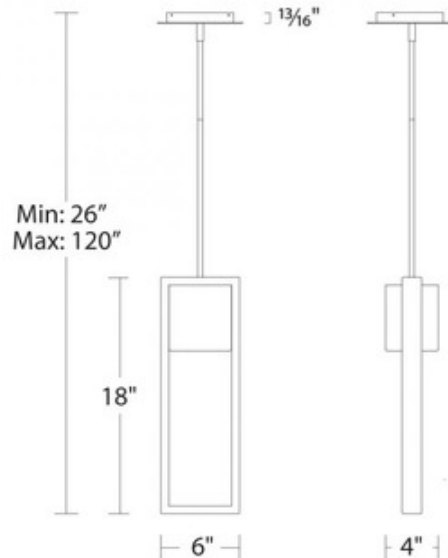

# Archetype Outdoor Dark Sky Pendant

**Description:**

Archetype Outdoor Dark Sky Pendant brings an artful design that adds a distinctive, sophisticated look to any exterior space. Features Etched glass with a Black finish. Dark Sky Ordinance was developed as outdoor lighting standards that reduce glare, light trespass, and sky glow. Comes with one 6 inch and three 12 inch rods and 7.8 feet of cable to customize length. Title 24 compliant. JA8-2016 compliant. Dark Sky. Wet location rated. ETL listed.

Shown in: Black / White

List Price: \$298.69  
 Our Price: \$238.95

Shade Color: White  
 Body Finish: Black  
 Lamp: 1 x LED/10W/120V LED  
 Wattage: 10W  
 Dimmer: Low Voltage Electronic  
 Dimensions: 120"L x 6"W x 18"H x 4"D

**Technical Information**

Luminous Flux: 379 lumens  
 Lumens/Watt: 37.90  
 Lamp Color: 3000 K  
 Color Rendering: 90 CRI  
 Lamp Life: 54000 hours

PD-W15918

Product Number: <b>WAC831651</b>			
Company:		Fixture Type:	Date: Jan 21, 2020
Project:		Approved By:	