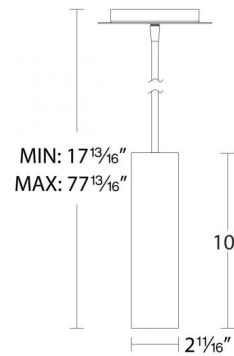

PD-W36610

CLICK TO VIEW PRODUCT

Notes: