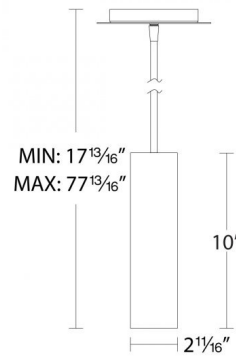

Specifications

COLOR	White
BODY FINISH	Black
WATTAGE	11W
DIMMER	Low Voltage Electronic
DIMENSIONS	78"L x 2.69"W x 10"H
INTEGRATED LED MODULE	1 x LED/11W/120-277V LED
COUNTRY OF ORIGIN	China

Technical Information

LAMP LIFE	75000 hours
COLOR RENDERING	90 CRI
LAMP COLOR	3000K
LUMENS/WATT	46.18
LUMINOUS FLUX	508 lumens

Shown in black / white

PD-W36610

CLICK TO VIEW PRODUCT

Notes: