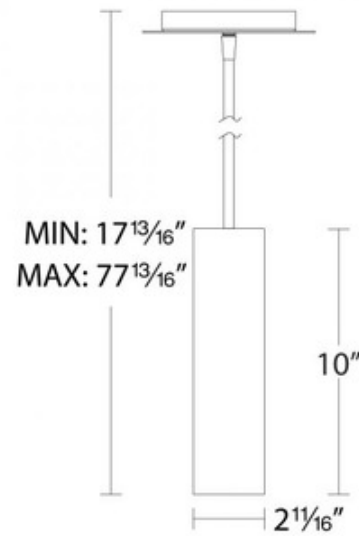

BRAND

WAC Lighting

DESCRIPTION

Caliber Outdoor Pendant brings a sleek industrial vibe with a discrete cylinder and minimal mounting hardware. Available with a Black, Bronze, White, or Brushed Aluminum finish. Includes one 6 inch and three 12 inch rods. Wet location rated. ETL listed.

Shown in: Black / White

| | |
|------------------------------|--------------------------|
| SHADE COLOR | White |
| BODY FINISH | Black |
| WATTAGE | 11W |
| DIMMER | Low Voltage Electronic |
| DIMENSIONS | 78"L x 2.69"W x 10"H |
| INTEGRATED LED MODULE | |
| LAMP | 1 x LED/11W/120-277V LED |

Technical Information

| | |
|------------------------|------------|
| LUMINOUS FLUX | 508 lumens |
| LUMENS/WATT | 46.18 |
| LAMP COLOR | 3000K |
| COLOR RENDERING | 90 CRI |

SPEC #

WAC831653

PD-W36610

COMPANY