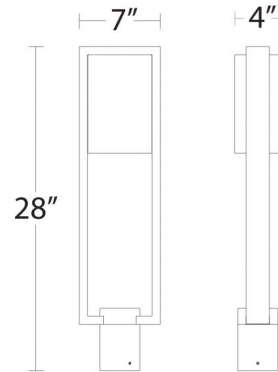

Lightology

lightology.com
866-954-4489
06-04-26

Project: _____
Company: _____
Location: _____ Fixture Type: _____
SPEC #: **WAC831665**
Approved On: _____ Approved By: _____

Archetype Outdoor Post Light By WAC Lighting

Description

Archetype Outdoor Dark Sky Post Light brings an artful design that adds a distinctive, sophisticated look to any exterior space. Features etched glass with a Black finish. Standard 3 inch max diameter post is required, and sold separately.

Specifications

COLOR	White
BODY FINISH	Black
WATTAGE	16W
DIMMER	Low Voltage Electronic
DIMENSIONS	7"W x 28"H x 4"D
INTEGRATED LED MODULE	1 x LED/16W/120V LED
COUNTRY OF ORIGIN	China

Technical Information

LAMP LIFE	54000 hours
COLOR RENDERING	90 CRI
LAMP COLOR	3000K
LUMENS/WATT	23.88
LUMINOUS FLUX	382 lumens

Shown in black / white

PD-W15928

CLICK TO VIEW PRODUCT

Notes: