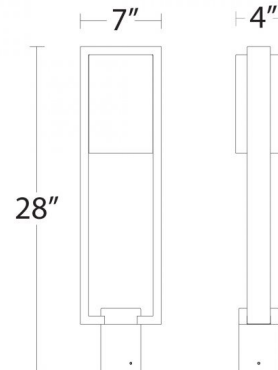

Lightology

lightology.com
866-954-4489
04-08-26

Project: _____
Company: _____
Location: _____ Fixture Type: _____
SPEC #: **WAC831665**
Approved On: _____ Approved By: _____

Archetype Outdoor Post Light By WAC Lighting

Description

Archetype Outdoor Dark Sky Post Light brings an artful design that adds a distinctive, sophisticated look to any exterior space. Features etched glass with a Black finish. Standard 3 inch max diameter post is required, and sold separately.

Specifications

COLOR	White
BODY FINISH	Black
WATTAGE	16W
DIMMER	Low Voltage Electronic
DIMENSIONS	7"W x 28"H x 4"D
INTEGRATED LED MODULE	1 x LED/16W/120V LED
COUNTRY OF ORIGIN	China

Technical Information

LAMP LIFE	54000 hours
COLOR RENDERING	90 CRI
LAMP COLOR	3000K
LUMENS/WATT	23.88
LUMINOUS FLUX	382 lumens

Shown in black / white

PD-W15928

CLICK TO VIEW PRODUCT

Notes: