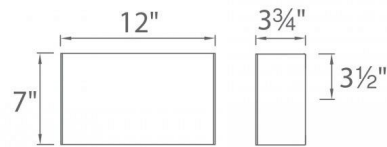

Description

Blok Wall Light brings a simple minimal design to any space of your home. Provides both up and down lighting. Driver concealed within the fixture.

Shown in black

Specifications

COLOR	N/A
BODY FINISH	Black
WATTAGE	29W
DIMMER	Low Voltage Electronic
DIMENSIONS	12"W x 7"H x 3.75"D
INTEGRATED LED MODULE	2 x LED/14.5W/120-277V LED