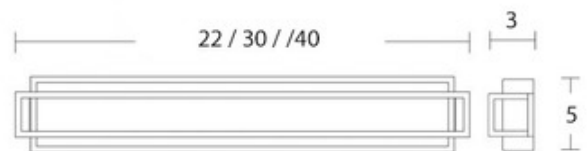

COMPANY	PROJECT	FIXTURE TYPE	APPROVED BY	DATE