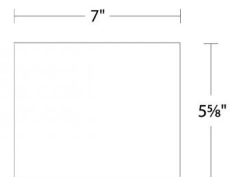

Shown in brushed nickel / white

WS-30907

Specifications

COLOR	White
BODY FINISH	Brushed Nickel
WATTAGE	22W
DIMMER	Low Voltage Electronic
DIMENSIONS	7"W x 5.63"H x 2.88"D
INTEGRATED LED MODULE	1 x LED/22W/120V LED
COUNTRY OF ORIGIN	China