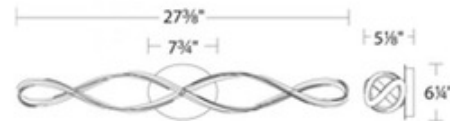

# Interlace Bathroom Vanity Light

**Description:**

Interlace Bathroom Vanity Light is eternally waving bands of light that weave playfully in and out of this modern design masterpiece. Available with a White acrylic diffuser and Chrome finish in two sizes. Damp location rated. JA8-2016. Title 24 compliant. ETL listed.

Shown in: Chrome / White

List Price: \$373.69  
 Our Price: \$298.95

Shade Color: White  
 Body Finish: Chrome  
 Lamp: 1 x LED/20.57W/120V LED  
 Wattage: 20.57W  
 Dimmer: Low Voltage Electronic  
 Dimensions: 27.5"W x 6.25"H x 5.13"D

**Technical Information**

Luminous Flux: 1174 lumens  
 Lumens/Watt: 57.07  
 Lamp Color: 3000 K  
 Color Rendering: 90 CRI  
 Lamp Life: 50000 hours

Product Number: <b>WAC831691</b>			
Company:		Fixture Type:	Date: Feb 22, 2020
Project:		Approved By:	