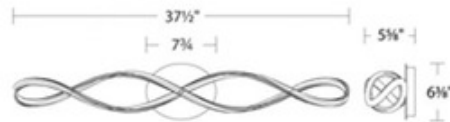

# Interlace Bathroom Vanity Light

**Description:**

Interlace Bathroom Vanity Light is eternally waving bands of light that weave playfully in and out of this modern design masterpiece. Available with a White acrylic diffuser and Chrome finish in two sizes. Damp location rated. JA8-2016. Title 24 compliant. ETL listed.

Shown in: Chrome / White

List Price: \$373.69  
 Our Price: \$298.95

Shade Color: White  
 Body Finish: Chrome  
 Lamp: 1 x LED/20.57W/120V LED  
 Wattage: 20.57W  
 Dimmer: Low Voltage Electronic  
 Dimensions: 27.5"W x 6.25"H x 5.13"D

**Technical Information**

Luminous Flux: 1174 lumens  
 Lumens/Watt: 57.07  
 Lamp Color: 3000 K  
 Color Rendering: 90 CRI  
 Lamp Life: 50000 hours

Product Number: <b>WAC831691</b>			
Company:		Fixture Type:	Date: Feb 22, 2020
Project:		Approved By:	