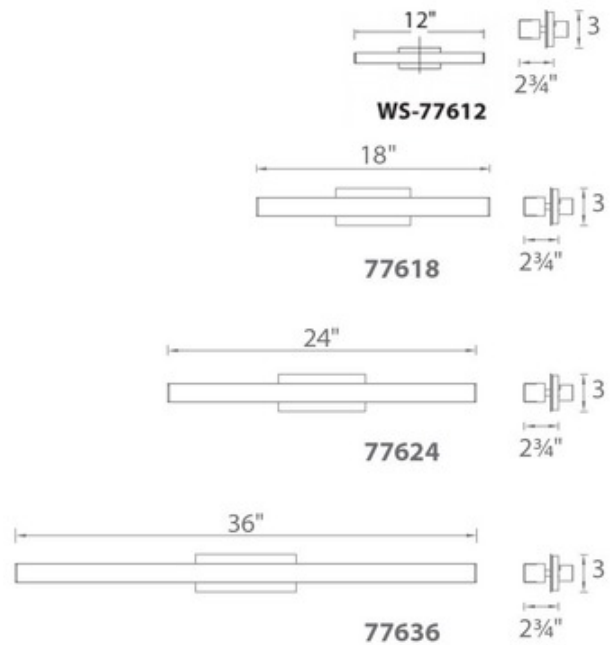

**BRAND**

WAC Lighting

**DESCRIPTION**

Brink Slim Bathroom Vanity Light is a sleek simple piece, perfect in any style room. The co-extruded White acrylic diffuser is paired with a Brushed Aluminum, Brushed Brass, or Black finish. Available in four sizes with choice of 2700K, 3000K, or 3500K color temperature. May be mounted vertically or horizontally. Conversion plate for 4 inch J box included. 5 year manufacturer warranty. ADA compliant. Title 24 compliant. Damp location rated. ETL listed.

Shown in: Black / White

<b>SHADE COLOR</b>	White
<b>BODY FINISH</b>	Black
<b>LAMP</b>	1 x LED/10.9W/120V LED
<b>WATTAGE</b>	10.9W
<b>DIMMER</b>	Low Voltage Electronic
<b>DIMENSIONS</b>	12.5"W x 3"H x 2.75"D

*Technical Information*

<b>LUMINOUS FLUX</b>	741 lumens
<b>LUMENS/WATT</b>	67.98
<b>LAMP COLOR</b>	2700 K
<b>COLOR RENDERING</b>	90 CRI

<b>PRODUCT NUMBER</b>	WAC831698
-----------------------	-----------