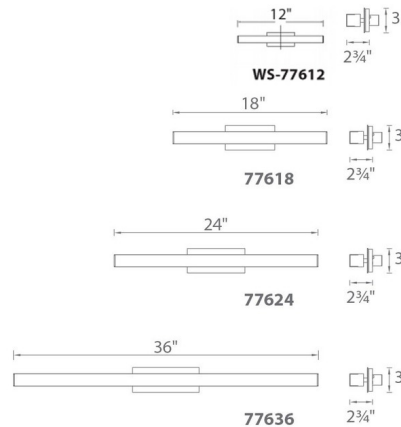

Specifications

COLOR	White
BODY FINISH	Black
WATTAGE	10.9W
DIMMER	Low Voltage Electronic
DIMENSIONS	12.5"W x 3"H x 2.75"D
INTEGRATED LED MODULE	1 x LED/10.9W/120-277V LED
COUNTRY OF ORIGIN	China

Technical Information

PRODUCT DIMENSIONS	Backplate: 5-7/8"W x 3"H
LAMP LIFE	85000 hours
COLOR RENDERING	90 CRI
LAMP COLOR	2700K
LUMENS/WATT	67.98
LUMINOUS FLUX	741 lumens

Shown in black / white

CLICK TO VIEW PRODUCT

Notes: