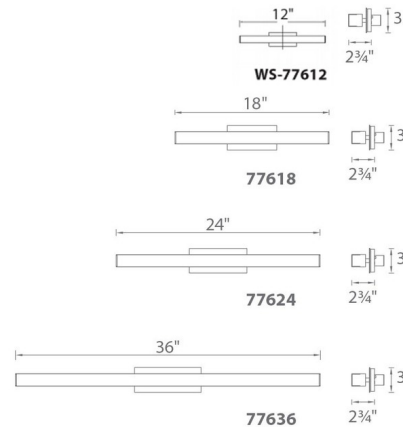

### Specifications

COLOR	White
BODY FINISH	Black
WATTAGE	10.9W
DIMMER	Low Voltage Electronic
DIMENSIONS	12.5"W x 3"H x 2.75"D
INTEGRATED LED MODULE	1 x LED/10.9W/120-277V LED
COUNTRY OF ORIGIN	China

### Technical Information

PRODUCT DIMENSIONS	Backplate: 5-7/8"W x 3"H
LAMP LIFE	85000 hours
COLOR RENDERING	90 CRI
LAMP COLOR	2700K
LUMENS/WATT	67.98
LUMINOUS FLUX	741 lumens

Shown in black / white

CLICK TO VIEW PRODUCT