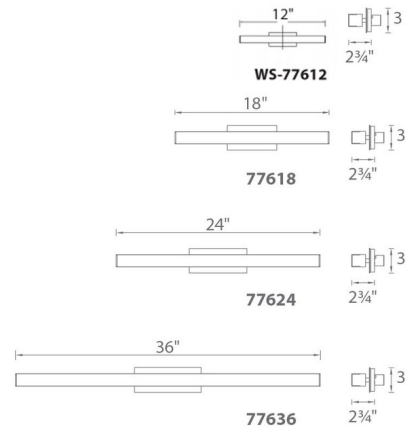

Specifications

COLOR	White
BODY FINISH	Black
WATTAGE	10.9W
DIMMER	Low Voltage Electronic
DIMENSIONS	12.5"W x 3"H x 2.75"D
INTEGRATED LED MODULE	1 x LED/10.9W/120-277V LED
COUNTRY OF ORIGIN	China

Technical Information

PRODUCT DIMENSIONS	Backplate: 5-7/8"W x 3"H
LAMP LIFE	85000 hours
COLOR RENDERING	90 CRI
LAMP COLOR	2700K
LUMENS/WATT	67.98
LUMINOUS FLUX	741 lumens

Shown in black / white

CLICK TO VIEW PRODUCT

Notes: