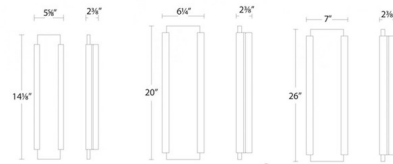

Description

Fiction Outdoor Wall Light is modern elegance wrapped in an iconic powerful design, perfect in any exterior space. The White acrylic diffuser is nestled in the Black frame. Available in three sizes. ADA compliant. Title 24 compliant. JA8-2016. Wet location rated. ETL listed.

Shown in black / white

Specifications

COLOR	White
BODY FINISH	Black
WATTAGE	9W
DIMMER	Low Voltage Electronic
DIMENSIONS	5.63"W x 14.13"H x 2.38"D
INTEGRATED LED MODULE	1 x LED/9W/120-277V LED
COUNTRY OF ORIGIN	China

Technical Information

LAMP LIFE	50000 hours
COLOR RENDERING	90 CRI
LAMP COLOR	3000K
LUMENS/WATT	49.44
LUMINOUS FLUX	445 lumens

CLICK TO VIEW PRODUCT

Notes: