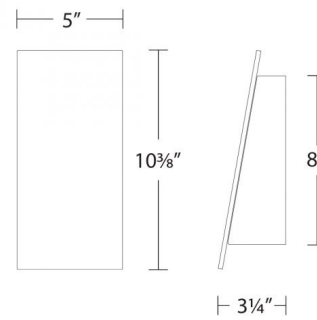

WS-W14911

CLICK TO VIEW PRODUCT

Notes: