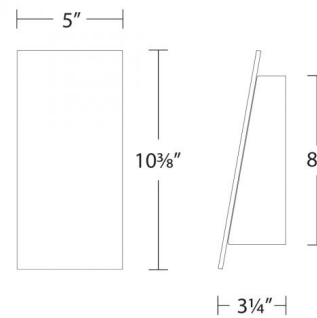

WS-W14911

CLICK TO VIEW PRODUCT

Notes: