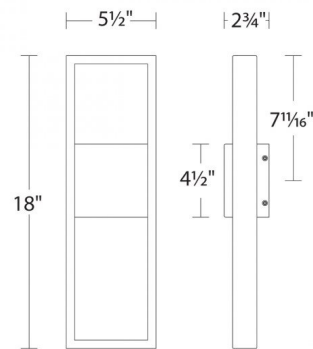

Lightology

lightology.com
866-954-4489
05-24-26

Project: _____

Company: _____

Location: _____ Fixture Type: _____

SPEC #: **WAC831735**

Approved On: _____ Approved By: _____

Archetype 13918 Outdoor Title 24 Wall Light By WAC Lighting

Description

Archetype 13918 Outdoor Title 24 Wall Light brings an artful design that adds a distinctive, sophisticated look to any exterior space. Features Etched glass with a Black finish. Can be mounted on wall vertically or upside down. ADA compliant. Title 24 compliant. JA8-2016 compliant. Wet location rated. ETL listed.

Specifications

COLOR . . . . . White
BODY FINISH . . . . . Black
WATTAGE 16W
DIMMER . . . . . Low Voltage Electronic
DIMENSIONS . . . . . 5.5"W x 18"H x 2.75"D
INTEGRATED LED MODULE . . . . . 1 x LED/16W/120V LED
COUNTRY OF ORIGIN . . . . . China

Technical Information

LAMP LIFE . . . . . 54000 hours
COLOR RENDERING . . . . . 90 CRI
LAMP COLOR 3000K
LUMENS/WATT 26.69
LUMINOUS FLUX . . . . . 427 lumens

Shown in black / white

WS-W13918

CLICK TO VIEW PRODUCT

Notes: