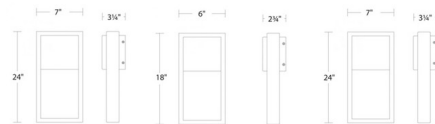

CLICK TO VIEW PRODUCT

Notes: