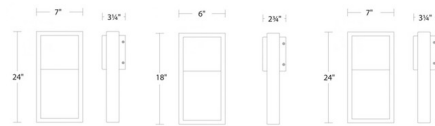

Description

Archetype Outdoor Dark Sky Wall Light brings an artful design that adds a distinctive, sophisticated look to any exterior space. Features Etched glass with a Black finish. Dark Sky Ordinance was developed as outdoor lighting standards that reduce glare, light trespass, and sky glow. Available in three sizes. ADA compliant. Title 24 compliant. JA8-2016 compliant. Dark Sky. Wet location rated. ETL listed.

Shown in black / white

Specifications

COLOR	White
BODY FINISH	Black
WATTAGE	10W
DIMMER	Low Voltage Electronic
DIMENSIONS	5.5"W x 12"H x 2.75"D
INTEGRATED LED MODULE	1 x LED/10W/120V LED
COUNTRY OF ORIGIN	China