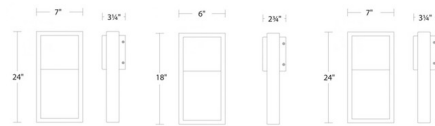

Lightology

lightology.com
866-954-4489
07-10-26

Project: _____
Company: _____
Location: _____ Fixture Type: _____
SPEC #: **WAC831736**
Approved On: _____ Approved By: _____

Archetype Outdoor Dark Sky / Title 24 Wall Light By WAC Lighting

Description

Archetype Outdoor Dark Sky Wall Light brings an artful design that adds a distinctive, sophisticated look to any exterior space. Features Etched glass with a Black finish. Dark Sky Ordinance was developed as outdoor lighting standards that reduce glare, light trespass, and sky glow. Available in three sizes. ADA compliant. Title 24 compliant. JA8-2016 compliant. Dark Sky. Wet location rated. ETL listed.

Shown in black / white

Specifications

COLOR	White
BODY FINISH	Black
WATTAGE	10W
DIMMER	Low Voltage Electronic
DIMENSIONS	5.5"W x 12"H x 2.75"D
INTEGRATED LED MODULE	1 x LED/10W/120V LED
COUNTRY OF ORIGIN	China

Technical Information

LAMP LIFE	54000 hours
COLOR RENDERING	90 CRI
LAMP COLOR	3000K
LUMENS/WATT	33.10
LUMINOUS FLUX	331 lumens

CLICK TO VIEW PRODUCT

Notes: