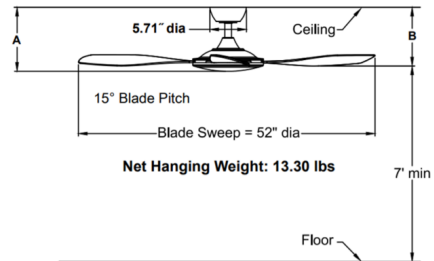

Lightology

lightology.com
866-954-4489
05-24-26

Project: _____
Company: _____
Location: _____ Fixture Type: _____
SPEC #: **FAN831847**
Approved On: _____ Approved By: _____

GlideAire Ceiling Fan By Fanimation

Description

GlideAire Ceiling Fan offers contemporary design with the latest technology. Features a DC-158 motor, 3 blades with a 52 inch blade span, and 15 degree pitch. Available in Black or Brushed Nickel with matching blades or Brushed Nickel with black blades. Supplied with one 4.5 inch downrod and a TR205D hand-held remote control with 16 fan speeds, fresh air, reverse, infinite light levels, fan/light timer, home away, safe exit, and off button. Includes fanSync Bluetooth and is Wi-Fi compatible with the purchase of an optional control. Limited lifetime warranty. Energy Star. Suitable for damp locations. UL listed.

Shown in black

Specifications

BLADE COLOR	N/A
BODY FINISH	Black
WATTAGE	N/A
DIMMER	N/A
DIMENSIONS	4.5"L x 52"W x 9.98"H
BULB	N/A
COUNTRY OF ORIGIN	China

CLICK TO VIEW PRODUCT

Notes: