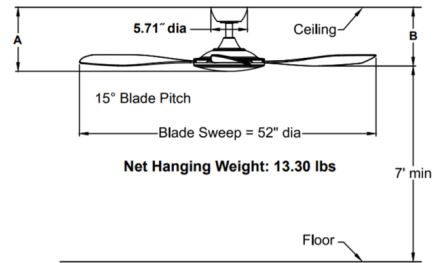

Lightology

lightology.com
866-954-4489
04-24-26

Project: _____
Company: _____
Location: _____ Fixture Type: _____
SPEC #: **FAN831849**
Approved On: _____ Approved By: _____

GlideAire Ceiling Fan By Fanimation

Description

GlideAire Ceiling Fan offers contemporary design with the latest technology. Features a DC-158 motor, 3 blades with a 52 inch blade span, and 15 degree pitch. Available in Black or Brushed Nickel with matching blades or Brushed Nickel with black blades. Supplied with one 4.5 inch downrod and a TR205D hand-held remote control with 16 fan speeds, fresh air, reverse, infinite light levels, fan/light timer, home away, safe exit, and off button. Includes fanSync Bluetooth and is Wi-Fi compatible with the purchase of an optional control. Limited lifetime warranty. Energy Star. Suitable for damp locations. UL listed.

Shown in brushed nickel

Specifications

BLADE COLOR	N/A
BODY FINISH	Brushed Nickel
WATTAGE	N/A
DIMMER	N/A
DIMENSIONS	4.5"L x 52"W x 9.98"H
BULB	N/A
COUNTRY OF ORIGIN	China

CLICK TO VIEW PRODUCT

Notes: