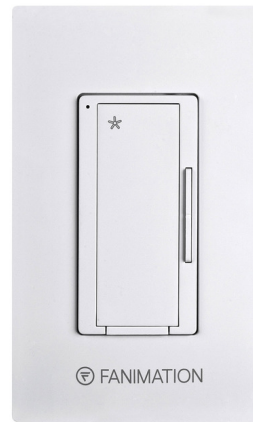

### Description

WC1 Fan Wall Control features three fan speeds and a control on/off rocker switch. 3-wire hardwire installation. UL listed.

Shown in white

### Specifications

COLOR	N/A
BODY FINISH	White
WATTAGE	N/A
DIMMER	N/A
DIMENSIONS	2.76"W x 2.02"H
BULB	N/A
COUNTRY OF ORIGIN	China

CLICK TO VIEW PRODUCT

Notes: