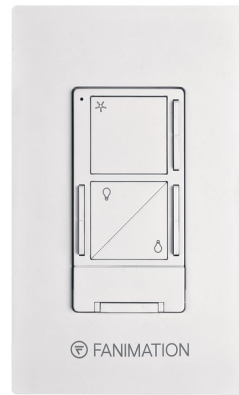

## WR502 Wall Control

By Fanimation

### Description

WR502 Wall Control is a Fan and uplight/downlight wall remote control with 3 fan speeds, Receiver included. 2-wire hardwire installation. Control on/off rocker switch. 5 dip switch. UL listed.

Shown in white

### Specifications

COLOR	N/A
BODY FINISH	White
WATTAGE	N/A
DIMMER	N/A
DIMENSIONS	4.57"W x 2.02"H
BULB	N/A
COUNTRY OF ORIGIN	China

CLICK TO VIEW PRODUCT

Notes: