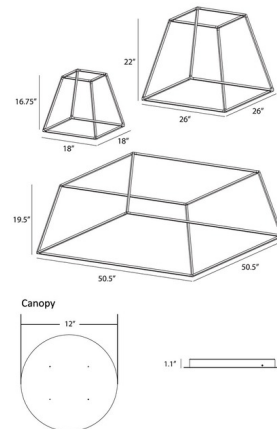

Description

The Z-Bar Rise Square Pendant offers a sleek, minimalist design that features a three-dimensional configuration of modular light bars that have the capability to independently rotate 360 degrees to provide multi-directional lighting. Available in three sizes finished in Matte Black, Matte White, and Silver. UL and cUL listed. Optional acoustic panel accessory sold separately.

Specifications

COLOR N/A
BODY FINISH Matte Black
WATTAGE 7W
DIMMER Low Voltage Electronic
DIMENSIONS 18"W x 16.75"H
INTEGRATED LED MODULE 1 x LED/7W/120V LED
COUNTRY OF ORIGIN China

Technical Information

PRODUCT DIMENSIONS Cord Length: 120"
LAMP LIFE 50000 hours
COLOR RENDERING 90 CRI
LAMP COLOR 3000K
LUMENS/WATT 5714
LUMINOUS FLUX 400 lumens

Shown in matte black

CLICK TO VIEW PRODUCT

Notes: