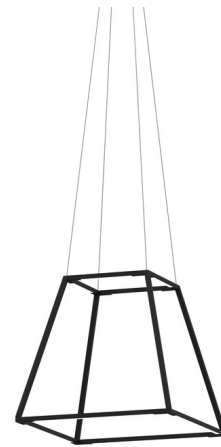

Lightology

lightology.com
866-954-4489
06-01-26

Project: _____

Company: _____

Location: _____ Fixture Type: _____

SPEC #: **KNC831920**

Approved On: _____ Approved By: _____

Z-Bar Rise Square Pendant By Koncept Lighting

Description

The Z-Bar Rise Square Pendant offers a sleek, minimalist design that features a three-dimensional configuration of modular light bars that have the capability to independently rotate 360 degrees to provide multi-directional lighting. Available in three sizes finished in Matte Black, Matte White, and Silver. UL and cUL listed. Optional acoustic panel accessory sold separately.

Specifications

COLOR N/A
BODY FINISH Matte Black
WATTAGE 7W
DIMMER Low Voltage Electronic
DIMENSIONS 18"W x 16.75"H
INTEGRATED LED MODULE 1 x LED/7W/120V LED
COUNTRY OF ORIGIN China

Technical Information

PRODUCT DIMENSIONS Cord Length: 120"
LAMP LIFE 50000 hours
COLOR RENDERING 90 CRI
LAMP COLOR 3000K
LUMENS/WATT 5714
LUMINOUS FLUX 400 lumens

Shown in matte black

CLICK TO VIEW PRODUCT

Notes: