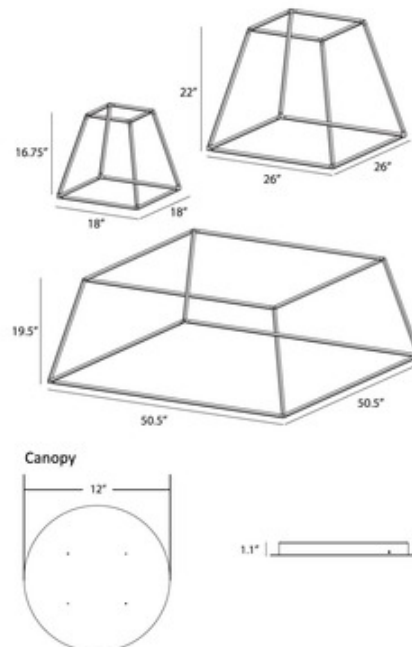

COMPANY	PROJECT	FIXTURE TYPE	APPROVED BY	DATE