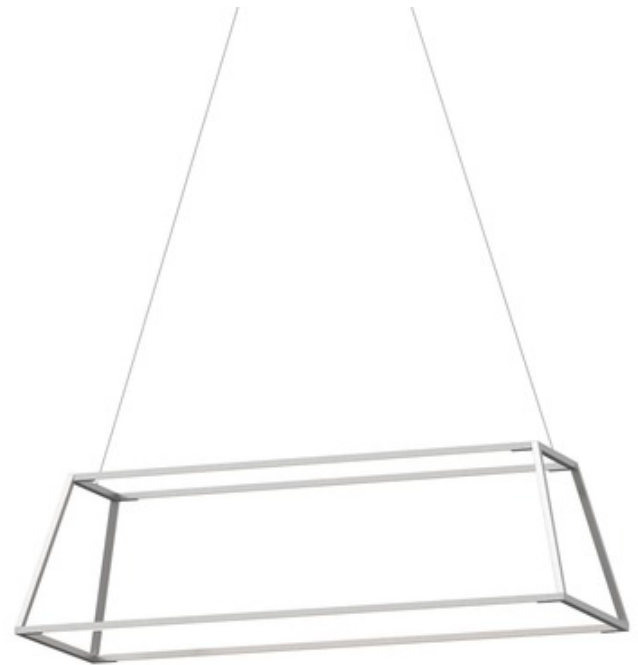

**BRAND**

Koncept Lighting

**DESCRIPTION**

The Z-Bar Rise Rectangle Pendant offers a sleek, minimalist design that features a three-dimensional configuration of modular light bars that have the capability to independently rotate 360 degrees to provide multi-directional lighting. Available in two sizes finished in Matte Black, Matte White, and Silver. UL and cUL listed. Optional acoustic panel accessory sold separately.

*Shown in: Silver*

<b>SHADE COLOR</b>	N/A
<b>BODY FINISH</b>	Silver
<b>WATTAGE</b>	40W
<b>DIMMER</b>	Low Voltage Electronic
<b>DIMENSIONS</b>	40"L x 14"W x 11.6"H
<b>INTEGRATED LED MODULE</b>	
<b>LAMP</b>	1 x LED/40W/120V LED

*Technical Information*

<b>LUMINOUS FLUX</b>	3600 lumens
<b>LUMENS/WATT</b>	90.00
<b>LAMP COLOR</b>	3000K
<b>COLOR RENDERING</b>	90 CRI
<b>LAMP LIFE</b>	50000 hours

**SPEC #** KNC831930

**Canopy**

23.1"

COMPANY