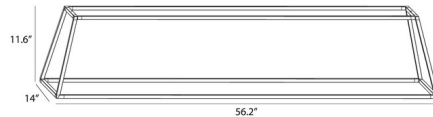

Description

The Z-Bar Rise Rectangle Pendant offers a sleek, minimalist design that features a three-dimensional configuration of modular light bars that have the capability to independently rotate 360 degrees to provide multi-directional lighting. Available in two sizes finished in Matte Black, Matte White, and Silver. UL and cUL listed. Optional acoustic panel accessory sold separately.

Specifications

COLOR N/A
BODY FINISH Silver
WATTAGE 40W
DIMMER Low Voltage Electronic
DIMENSIONS 40"L x 14"W x 11.6"H
INTEGRATED LED MODULE 1 x LED/40W/120V LED
COUNTRY OF ORIGIN China

Technical Information

PRODUCT DIMENSIONS Cord Length: 120"
LAMP LIFE 50000 hours
COLOR RENDERING 90 CRI
LAMP COLOR 3000K
LUMENS/WATT 90.00
LUMINOUS FLUX 3600 lumens

Shown in silver

CLICK TO VIEW PRODUCT

Notes: