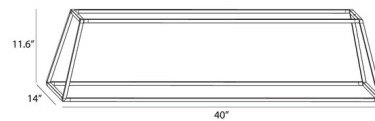

Description

The Z-Bar Rise Rectangle Pendant offers a sleek, minimalist design that features a three-dimensional configuration of modular light bars that have the capability to independently rotate 360 degrees to provide multi-directional lighting. Available in two sizes finished in Matte Black, Matte White, and Silver. UL and cUL listed. Optional acoustic panel accessory sold separately.

Specifications

COLOR N/A
BODY FINISH Silver
WATTAGE 40W
DIMMER Low Voltage Electronic
DIMENSIONS 40"L x 14"W x 11.6"H
INTEGRATED LED MODULE 1 x LED/40W/120V LED
COUNTRY OF ORIGIN China

Technical Information

PRODUCT DIMENSIONS Cord Length: 120"
LAMP LIFE 50000 hours
COLOR RENDERING 90 CRI
LAMP COLOR 3000K
LUMENS/WATT 90.00
LUMINOUS FLUX 3600 lumens

Shown in silver

CLICK TO VIEW PRODUCT

Notes: