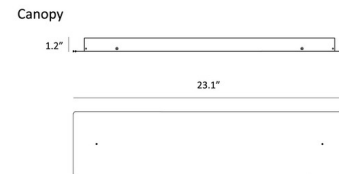

Description

The Z-Bar Rise Rectangle Pendant offers a sleek, minimalist design that features a three-dimensional configuration of modular light bars that have the capability to independently rotate 360 degrees to provide multi-directional lighting. Available in two sizes finished in Matte Black, Matte White, and Silver. UL and cUL listed. Optional acoustic panel accessory sold separately.

Specifications

COLOR	N/A
BODY FINISH	Silver
WATTAGE	40W
DIMMER	Low Voltage Electronic
DIMENSIONS	40"L x 14"W x 11.6"H
INTEGRATED LED MODULE	1 x LED/40W/120V LED
COUNTRY OF ORIGIN	China

Technical Information

PRODUCT DIMENSIONS	Cord Length: 120"
LAMP LIFE	50000 hours
COLOR RENDERING	90 CRI
LAMP COLOR	3000K
LUMENS/WATT	90.00
LUMINOUS FLUX	3600 lumens

Shown in silver

CLICK TO VIEW PRODUCT

Notes: