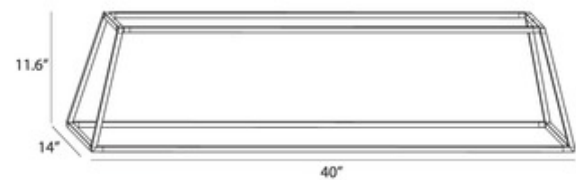

**BRAND**

Koncept Lighting

**DESCRIPTION**

The Z-Bar Rise Rectangle Pendant offers a sleek, minimalist design that features a three-dimensional configuration of modular light bars that have the capability to independently rotate 360 degrees to provide multi-directional lighting. Available in two sizes finished in Matte Black, Matte White, and Silver. UL and cUL listed. Optional acoustic panel accessory sold separately.

*Shown in: Silver*

<b>SHADE COLOR</b>	N/A
<b>BODY FINISH</b>	Silver
<b>WATTAGE</b>	40W
<b>DIMMER</b>	Low Voltage Electronic
<b>DIMENSIONS</b>	40"L x 14"W x 11.6"H
<b>INTEGRATED LED MODULE</b>	
<b>LAMP</b>	1 x LED/40W/120V LED

*Technical Information*

<b>LUMINOUS FLUX</b>	3600 lumens
<b>LUMENS/WATT</b>	90.00
<b>LAMP COLOR</b>	3000K
<b>COLOR RENDERING</b>	90 CRI
<b>LAMP LIFE</b>	50000 hours

**SPEC #** KNC831930

**Canopy**

23.1"

COMPANY