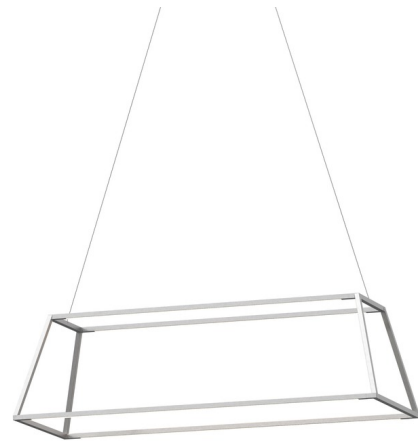

Lightology

lightology.com
866-954-4489
04-25-26

Project: _____

Company: _____

Location: _____ Fixture Type: _____

SPEC #: **KNC831930**

Approved On: _____ Approved By: _____

Z-Bar Rise Rectangle Pendant By Koncept Lighting

Description

The Z-Bar Rise Rectangle Pendant offers a sleek, minimalist design that features a three-dimensional configuration of modular light bars that have the capability to independently rotate 360 degrees to provide multi-directional lighting. Available in two sizes finished in Matte Black, Matte White, and Silver. UL and cUL listed. Optional acoustic panel accessory sold separately.

Specifications

COLOR N/A
BODY FINISH Silver
WATTAGE 40W
DIMMER Low Voltage Electronic
DIMENSIONS 40"L x 14"W x 11.6"H
INTEGRATED LED MODULE 1 x LED/40W/120V LED
COUNTRY OF ORIGIN China

Technical Information

PRODUCT DIMENSIONS Cord Length: 120"
LAMP LIFE 50000 hours
COLOR RENDERING 90 CRI
LAMP COLOR 3000K
LUMENS/WATT 90.00
LUMINOUS FLUX 3600 lumens

Shown in silver

CLICK TO VIEW PRODUCT

Notes: