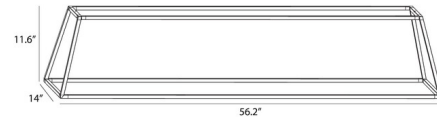

Description

The Z-Bar Rise Rectangle Pendant offers a sleek, minimalist design that features a three-dimensional configuration of modular light bars that have the capability to independently rotate 360 degrees to provide multi-directional lighting. Available in two sizes finished in Matte Black, Matte White, and Silver. UL and cUL listed. Optional acoustic panel accessory sold separately.

Specifications

COLOR	N/A
BODY FINISH	Silver
WATTAGE	40W
DIMMER	Low Voltage Electronic
DIMENSIONS	40"L x 14"W x 11.6"H
INTEGRATED LED MODULE	1 x LED/40W/120V LED
COUNTRY OF ORIGIN	China

Technical Information

PRODUCT DIMENSIONS	Cord Length: 120"
LAMP LIFE	50000 hours
COLOR RENDERING	90 CRI
LAMP COLOR	3000K
LUMENS/WATT	90.00
LUMINOUS FLUX	3600 lumens

Shown in silver

CLICK TO VIEW PRODUCT

Notes: