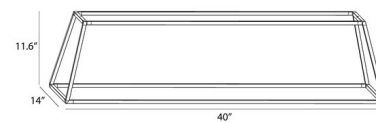

Description

The Z-Bar Rise Rectangle Pendant offers a sleek, minimalist design that features a three-dimensional configuration of modular light bars that have the capability to independently rotate 360 degrees to provide multi-directional lighting. Available in two sizes finished in Matte Black, Matte White, and Silver. UL and cUL listed. Optional acoustic panel accessory sold separately.

Specifications

COLOR	N/A
BODY FINISH	Silver
WATTAGE	40W
DIMMER	Low Voltage Electronic
DIMENSIONS	40"L x 14"W x 11.6"H
INTEGRATED LED MODULE	1 x LED/40W/120V LED
COUNTRY OF ORIGIN	China

Technical Information

PRODUCT DIMENSIONS	Cord Length: 120"
LAMP LIFE	50000 hours
COLOR RENDERING	90 CRI
LAMP COLOR	3000K
LUMENS/WATT	90.00
LUMINOUS FLUX	3600 lumens

Shown in silver

CLICK TO VIEW PRODUCT

Notes: