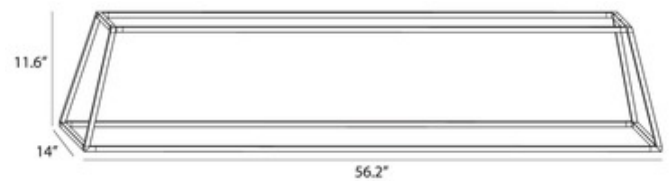

**BRAND**

Koncept Lighting

**DESCRIPTION**

The Z-Bar Rise Rectangle Pendant offers a sleek, minimalist design that features a three-dimensional configuration of modular light bars that have the capability to independently rotate 360 degrees to provide multi-directional lighting. Available in two sizes finished in Matte Black, Matte White, and Silver. UL and cUL listed. Optional acoustic panel accessory sold separately.

*Shown in: Silver*

<b>SHADE COLOR</b>	N/A
<b>BODY FINISH</b>	Silver
<b>WATTAGE</b>	40W
<b>DIMMER</b>	Low Voltage Electronic
<b>DIMENSIONS</b>	40"L x 14"W x 11.6"H
<b>INTEGRATED LED MODULE</b>	
<b>LAMP</b>	1 x LED/40W/120V LED

*Technical Information*

<b>LUMINOUS FLUX</b>	3600 lumens
<b>LUMENS/WATT</b>	90.00
<b>LAMP COLOR</b>	3000K
<b>COLOR RENDERING</b>	90 CRI
<b>LAMP LIFE</b>	50000 hours

**SPEC #** KNC831930

**Canopy**

23.1"

COMPANY