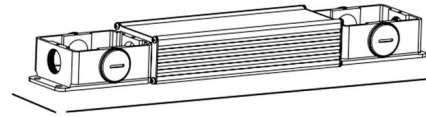

### Specifications

COLOR	N/A
BODY FINISH	N/A
WATTAGE	N/A
DIMMER	0-10V
DIMENSIONS	1.52"L x 13.4"W x 2.75"H
BULB	N/A
COUNTRY OF ORIGIN	China

CLICK TO VIEW PRODUCT

Notes: