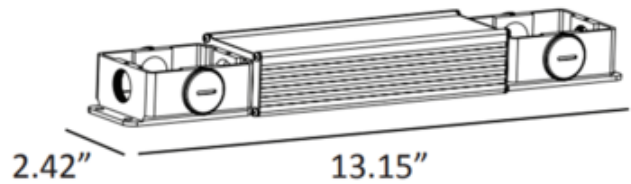

BRAND

Koncept Lighting

DESCRIPTION

Hardwire Adapter (120-277V remote transformer) designed for use with Koncept Sobre task lamps and UCX Pro Undercabinet Lighting (output power cable included).

SHADE COLOR	N/A
BODY FINISH	N/A
WATTAGE	N/A
DIMMER	0-10V
DIMENSIONS	1.52"L x 13.4"W x 2.75"H
LAMP	N/A