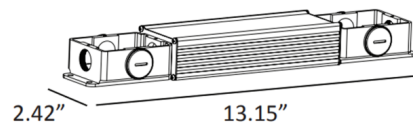

### Specifications

COLOR	N/A
BODY FINISH	N/A
WATTAGE	N/A
DIMMER	0-10V
DIMENSIONS	1.52"L x 13.4"W x 2.75"H
BULB	N/A
COUNTRY OF ORIGIN	China

CLICK TO VIEW PRODUCT

Notes: