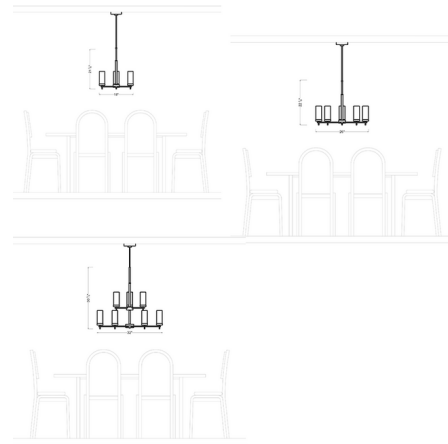

Description

The Zire Chandelier embodies simple clean lines in three finishes that strike a perfect balance of elegant yet minimalist design. Each of the glass cylinders sit in the rim. Canopy: 5 inch diameter.

Specifications

COLOR Clear
 BODY FINISH Chrome
 WATTAGE 180W
 DIMMER Standard 120V
 DIMENSIONS 18"W x 21.13"H
 BULB NOT INCLUDED 3 x B10/Candelabra (E12)/60W/120V Incandescent
 OTHER BULB OPTIONS 3 x B10/Candelabra (E12)/60W/120V Incandescent

Technical Information

PRODUCT DIMENSIONS Adjustable Chain Length: 36"

Shown in chrome / clear

CLICK TO VIEW PRODUCT

Notes: