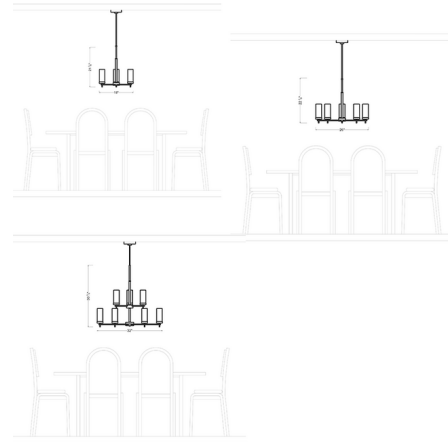

### Description

The Zire Chandelier embodies simple clean lines in three finishes that strike a perfect balance of elegant yet minimalist design. Each of the glass cylinders sit in the rim. Canopy: 5 inch diameter.

### Specifications

COLOR . . . . . Clear  
BODY FINISH . . . . . Chrome  
WATTAGE . . . . . 300W  
DIMMER . . . . . Standard 120V  
DIMENSIONS . . . . . 26"W x 22.13"H  
BULB NOT INCLUDED . . . . . 5 x B10/Candelabra (E12)/60W/120V Incandescent  
OTHER BULB OPTIONS . . . . . 5 x B10/Candelabra (E12)/60W/120V Incandescent

### Technical Information

PRODUCT DIMENSIONS . . . . . Adjustable Chain Length: 72"

CLICK TO VIEW PRODUCT

Notes: