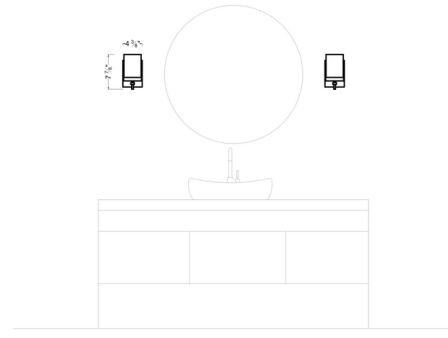

## Zire Wall Sconce

By Visual Comfort Studio

### Description

The Zire Wall Sconce embodies simple clean lines in three finishes that strike a perfect balance of elegant yet minimalist design. Each of the glass cylinders sit on the round bottom rim. May be mounted up or down. Note: Not all options are available.

### Specifications

COLOR . . . . . Etched Glass  
BODY FINISH . . . . . Chrome  
WATTAGE . . . . . 9.3W  
DIMMER . . . . . Standard 120V  
DIMENSIONS . . . . . 4.38"W x 7.88"H x 6.5"D  
BULB NOT INCLUDED . . . . . 1 x A19/Medium (E26)/9.3W/120V LED

### Technical Information

PRODUCT DIMENSIONS . . . . . Backplate: 4.375" Sq

CLICK TO VIEW PRODUCT

Notes: