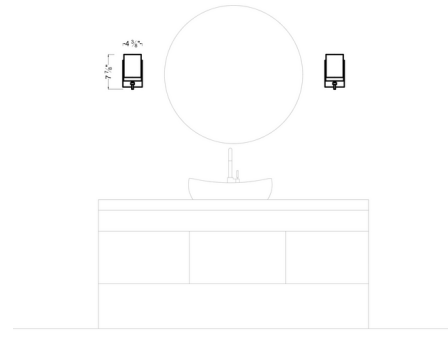

### Description

The Zire Wall Sconce embodies simple clean lines in three finishes that strike a perfect balance of elegant yet minimalist design. Each of the glass cylinders sit on the round bottom rim. May be mounted up or down. Note: Not all options are available.

### Specifications

COLOR . . . . . Etched Glass  
BODY FINISH . . . . . Chrome  
WATTAGE . . . . . 9.3W  
DIMMER . . . . . Standard 120V  
DIMENSIONS . . . . . 4.38"W x 7.88"H x 6.5"D  
BULB NOT INCLUDED . . . . . 1 x A19/Medium (E26)/9.3W/120V LED

### Technical Information

PRODUCT DIMENSIONS . . . . . Backplate: 4.375" Sq

Shown in chrome / etched glass

CLICK TO VIEW PRODUCT

Notes: