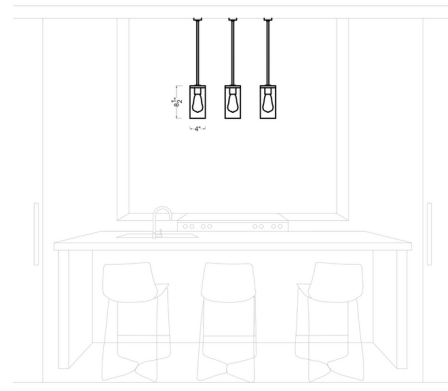

By Visual Comfort Studio

Description

The Zire Mini Pendant embodies simple clean lines in three finishes that strike a perfect balance of elegant yet minimalist design. Each of the glass cylinders sit in the rim. Canopy: 5 inch diameter.

Specifications

COLOR	Clear
BODY FINISH	Chrome
WATTAGE	60W
DIMMER	Standard 120V
DIMENSIONS	4"W x 8.5"H
BULB NOT INCLUDED	1 x Edison/Medium (E26)/60W/120V Incandescent
OTHER BULB OPTIONS	1 x A19/Medium (E26)/120V Incandescent 1 x A19/Medium (E26)/120V LED 1 x Edison/Medium (E26)/120V LED

Technical Information

PRODUCT DIMENSIONS Adjustable Cable Length: 72"

Shown in chrome / clear

CLICK TO VIEW PRODUCT

Notes: