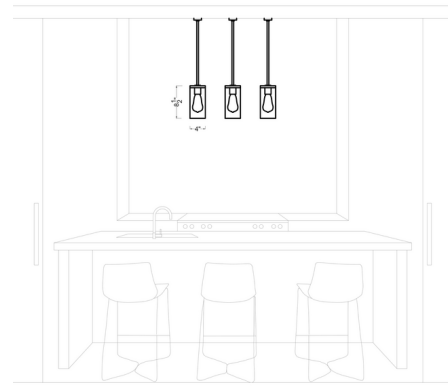

Description

The Zire Mini Pendant embodies simple clean lines in three finishes that strike a perfect balance of elegant yet minimalist design. Each of the glass cylinders sit in the rim. Canopy: 5 inch diameter.

Specifications

COLOR	Clear
BODY FINISH	Chrome
WATTAGE	60W
DIMMER	Standard 120V
DIMENSIONS	4"W x 8.5"H
BULB NOT INCLUDED	1 x Edison/Medium (E26)/60W/120V Incandescent
OTHER BULB OPTIONS	1 x A19/Medium (E26)/120V Incandescent 1 x A19/Medium (E26)/120V LED 1 x Edison/Medium (E26)/120V LED

Technical Information

PRODUCT DIMENSIONS Adjustable Cable Length: 72"

Shown in chrome / clear

CLICK TO VIEW PRODUCT

Notes: