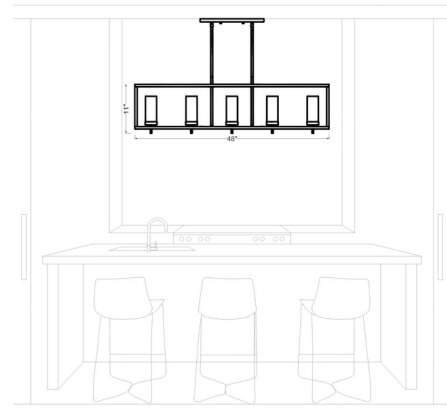

Shown in chrome / clear