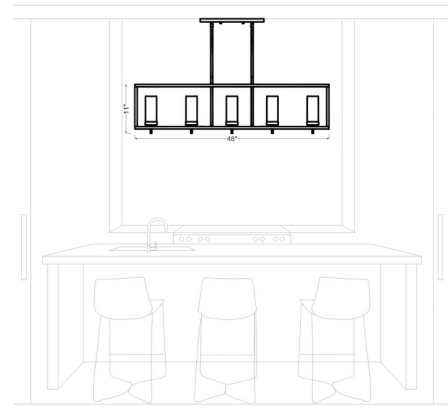

Description

The Zire Island Pendant embodies simple clean lines in three finishes that strike a perfect balance of elegant yet minimalist design. Each of the glass cylinders sit in the rim. Canopy: 15.75 inch x 6 inch rectangle.

Shown in brushed nickel / clear

Specifications

COLOR Clear
BODY FINISH Brushed Nickel
WATTAGE 300W
DIMMER Standard 120V
DIMENSIONS 48"L x 9"W x 11"H
BULB NOT INCLUDED 5 x B10/Candelabra (E12)/60W/120V Incandescent
OTHER BULB OPTIONS 5 x B10/Candelabra (E12)/60W/120V Incandescent