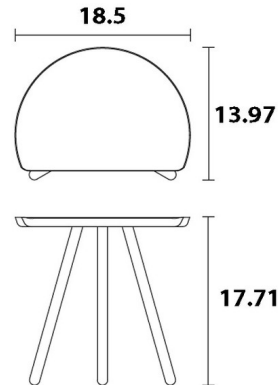

By Vitamin Living

Description

Eclipse Table is the perfect addition to any room of your home. The inset wooden top can be rotated 180 degrees to create a large surface, exposing a tray-like recess to store personal things. When kept in its most compact form, the table rests neatly against a wall. Available with a White, Black, Blue, or Yellow finish. Made in the UK.

Shown in ash / white

Specifications

COLOR	White
BODY FINISH	Ash
WATTAGE	N/A
DIMMER	N/A
DIMENSIONS	18.5"W x 17.71"H x 13.97"D
BULB	N/A

CLICK TO VIEW PRODUCT

Notes: