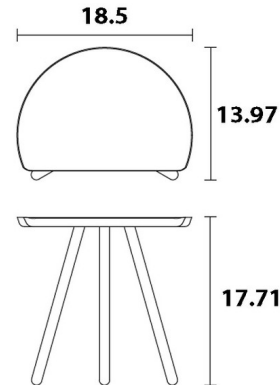

## Eclipse Table

By Vitamin Living

### Description

Eclipse Table is the perfect addition to any room of your home. The inset wooden top can be rotated 180 degrees to create a large surface, exposing a tray-like recess to store personal things. When kept in its most compact form, the table rests neatly against a wall. Available with a White, Black, Blue, or Yellow finish. Made in the UK.

### Specifications

COLOR	White
BODY FINISH	Ash
WATTAGE	N/A
DIMMER	N/A
DIMENSIONS	18.5"W x 17.71"H x 13.97"D
BULB	N/A

CLICK TO VIEW PRODUCT

Notes: