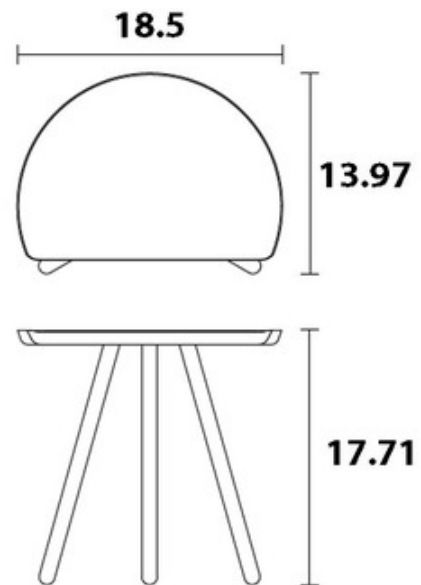

BRAND

Vitamin Living

DESCRIPTION

Eclipse Table is the perfect addition to any room of your home. The inset wooden top can be rotated 180 degrees to create a large surface, exposing a tray-like recess to store personal things. When kept in its most compact form, the table rests neatly against a wall. Available with a White, Black, Blue, or Yellow finish. Made in the UK.

Shown in: Ash / White

COLOR	White
BODY FINISH	Ash
WATTAGE	N/A
DIMMER	N/A
DIMENSIONS	18.5"W x 17.71"H x 13.97"D
LAMP	N/A

ITEM NUMBER

VTM832240

COMPANY

PROJECT

FIXTURE TYPE

APPROVED BY