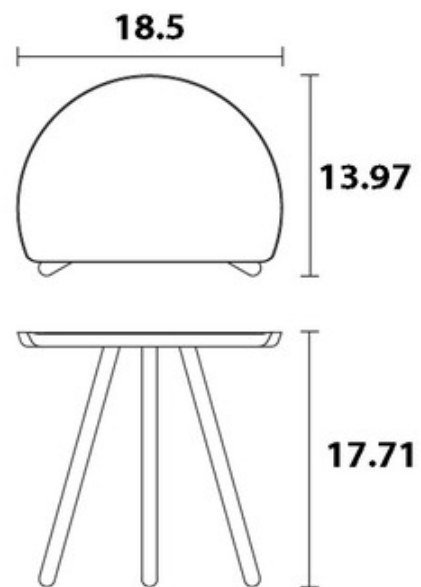

COMPANY

PROJECT

FIXTURE TYPE

APPROVED BY

DATE