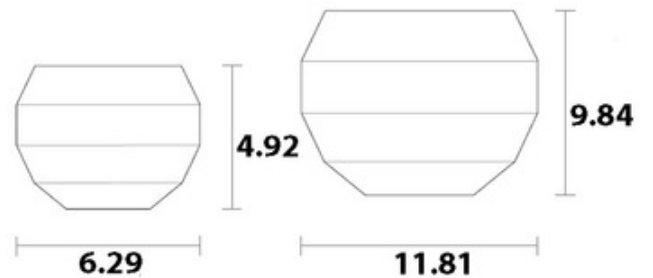

BRAND

Vitamin Living

DESCRIPTION

Pitch Planter has a simple yet strong silhouette, making this perfect in any area of your home. Handmade from banded spun aluminum poised on an internal dome, the bands create varying tonal stripes of color. Fill or leave empty to create your own personal style. Available in White and Grey in two sizes. Made in the UK.

Shown in: Gray

SHADE COLOR	N/A
BODY FINISH	Gray
WATTAGE	N/A
DIMMER	N/A
DIMENSIONS	6.29"W x 4.92"H
LAMP	N/A

ITEM NUMBER

VTM832257

COMPANY

PROJECT

FIXTURE TYPE

APPROVED BY