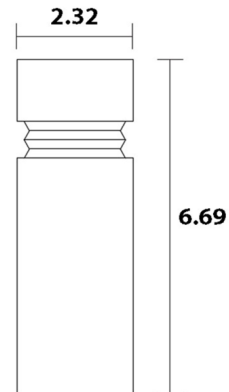

Description

The Bellow Salt or Pepper Grinder has a strong yet simple design with a colored bellow, perfect in any eating area. Features an Ash body with White or Black detailing or solid stained Black or White. Made in the UK. Sold individually.

Shown in ash / white

Specifications

COLOR	N/A
BODY FINISH	Ash / White
WATTAGE	N/A
DIMMER	N/A
DIMENSIONS	2.32"W x 6.69"H
BULB	N/A

CLICK TO VIEW PRODUCT

Notes: