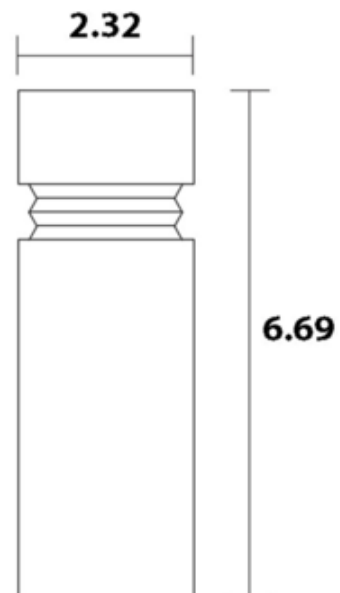

BRAND

Vitamin Living

DESCRIPTION

The Bellow Salt or Pepper Grinder has a strong yet simple design with a colored bellow, perfect in any eating area. Features an Ash body with White or Black detailing or solid stained Black or White. Made in the UK. Sold individually.

Shown in: Ash / White

COLOR	N/A
BODY FINISH	Ash / White
WATTAGE	N/A
DIMMER	N/A
DIMENSIONS	2.32"W x 6.69"H
LAMP	N/A

ITEM NUMBER

VTM832260

COMPANY

PROJECT

FIXTURE TYPE

APPROVED BY