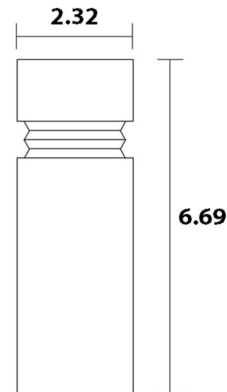

Description

The Bellow Salt or Pepper Grinder has a strong yet simple design with a colored bellow, perfect in any eating area. Features an Ash body with White or Black detailing or solid stained Black or White. Made in the UK. Sold individually.

Shown in ash / white

Specifications

COLOR	N/A
BODY FINISH	Ash / White
WATTAGE	N/A
DIMMER	N/A
DIMENSIONS	2.32"W x 6.69"H
BULB	N/A

CLICK TO VIEW PRODUCT

Notes: