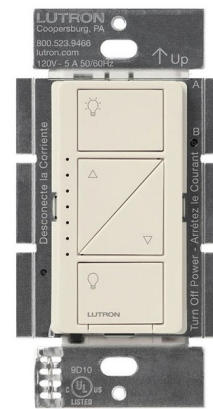

Lightology

lightology.com
866-954-4489
05-24-26

Project: _____
 Company: _____
 Location: _____ Fixture Type: _____
 SPEC #: **LUT832453**
 Approved On: _____ Approved By: _____

Caseta Wireless In-Wall Dimmer Pro Switch By Lutron

Description

The Caseta Wireless In-Wall Dimmer Pro allows for dimming of multiple load types, and when paired with Pico remote controls allows remote control from anywhere, both directly and remotely, using radio frequency (RF) technology. Works with compatible dimmable screw-in LEDs as well as incandescent, halogen, and halogen MLV loads (neutral wire required for MLV). Also compatible with dimmable ballasts. When used with the Lutron Smart Bridge or Smart Bridge Pro, the dimmer may be programmed via the Lutron app, incorporating lighting scenes, scheduling for daily events, and can be controlled from anywhere. Available in gloss finishes. Designer wall plate sold separately.

Specifications

COLOR	N/A
BODY FINISH	Light Almond
WATTAGE	N/A
DIMMER	N/A
DIMENSIONS	2.9"W x 4.7"H x 0.3"D
BULB	N/A
COUNTRY OF ORIGIN	Mexico

Shown in light almond

CLICK TO VIEW PRODUCT

Notes: