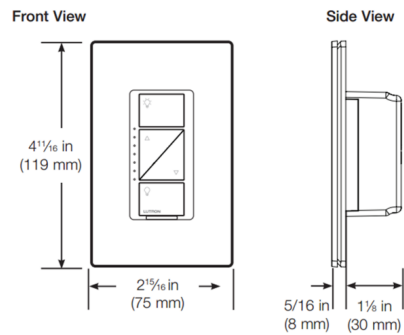

Description

The Caseta Wireless In-Wall Dimmer Pro allows for dimming of multiple load types, and when paired with Pico remote controls allows remote control from anywhere, both directly and remotely, using radio frequency (RF) technology. Works with compatible dimmable screw-in LEDs as well as incandescent, halogen, and halogen MLV loads (neutral wire required for MLV). Also compatible with dimmable ballasts. When used with the Lutron Smart Bridge or Smart Bridge Pro, the dimmer may be programmed via the Lutron app, incorporating lighting scenes, scheduling for daily events, and can be controlled from anywhere. Available in gloss finishes. Designer wall plate sold separately.

Specifications

COLOR	N/A
BODY FINISH	Light Almond
WATTAGE	N/A
DIMMER	N/A
DIMENSIONS	2.9"W x 4.7"H x 0.3"D
BULB	N/A
COUNTRY OF ORIGIN	Mexico

Shown in light almond

CLICK TO VIEW PRODUCT

Notes: